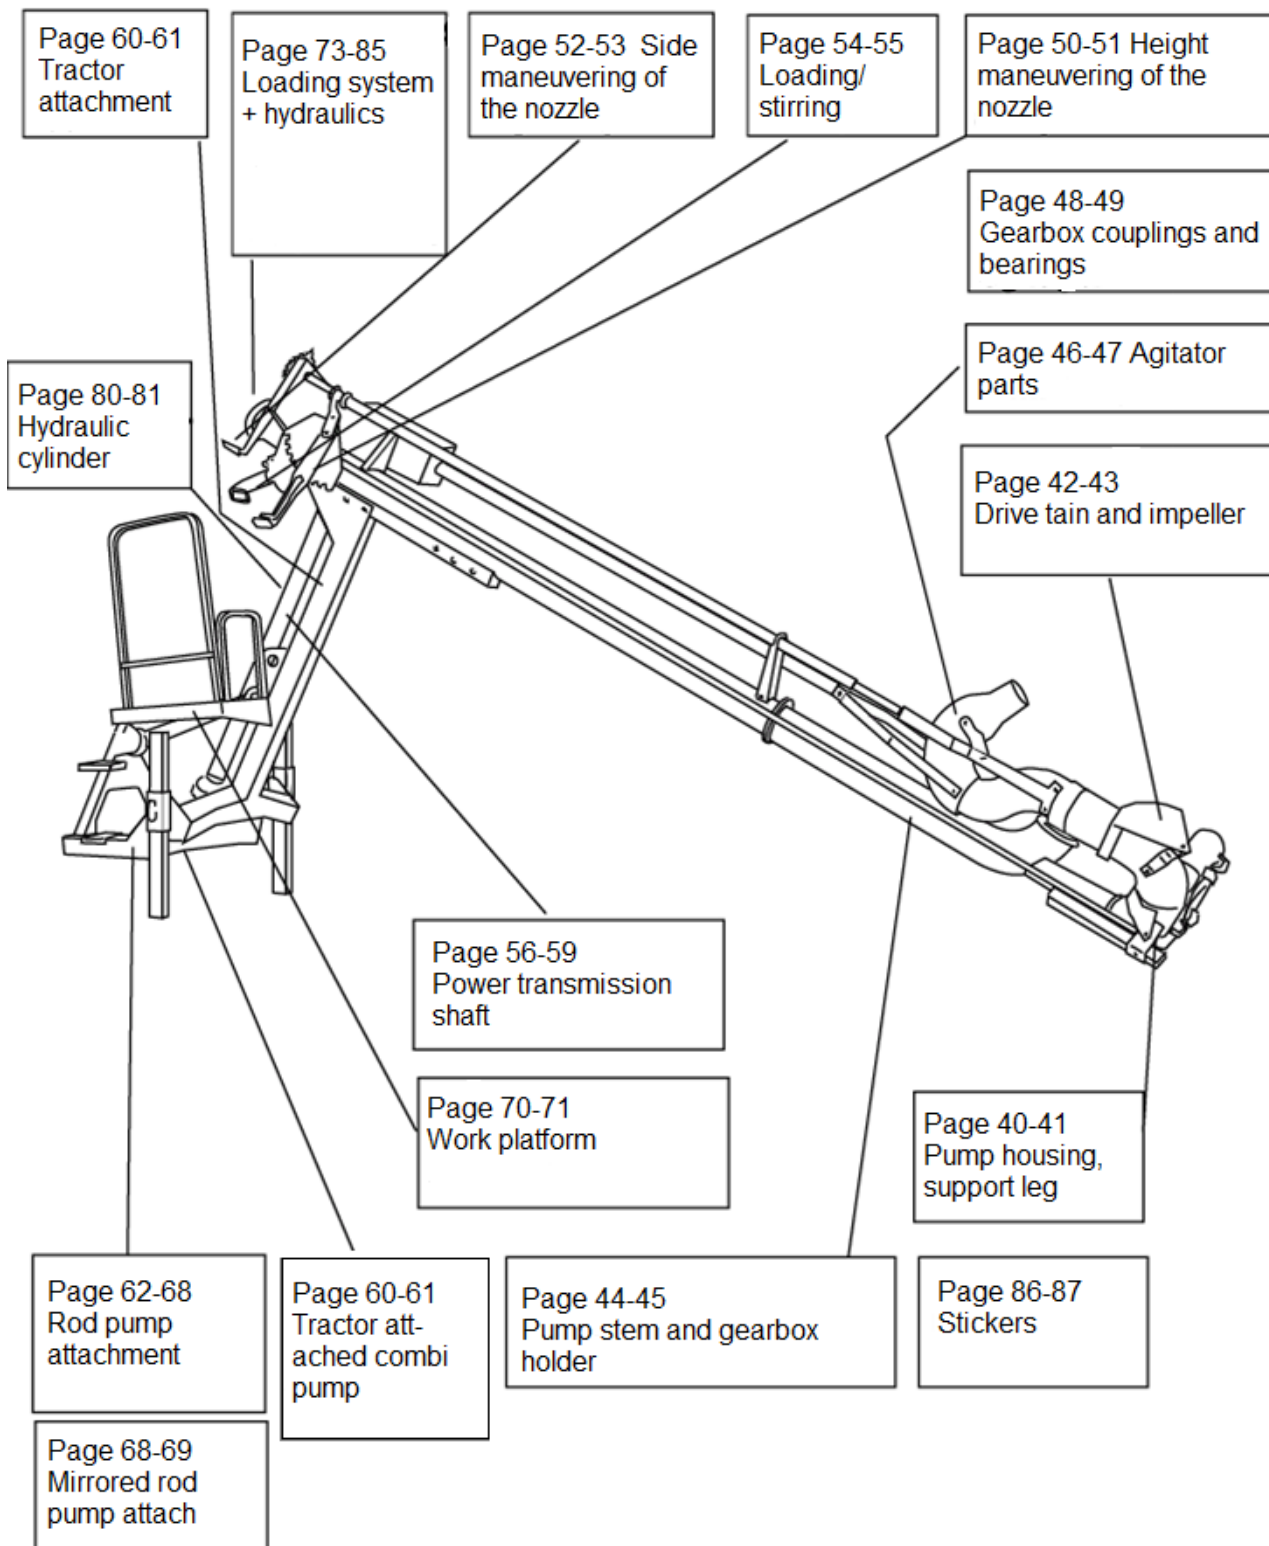

Edition: 0703