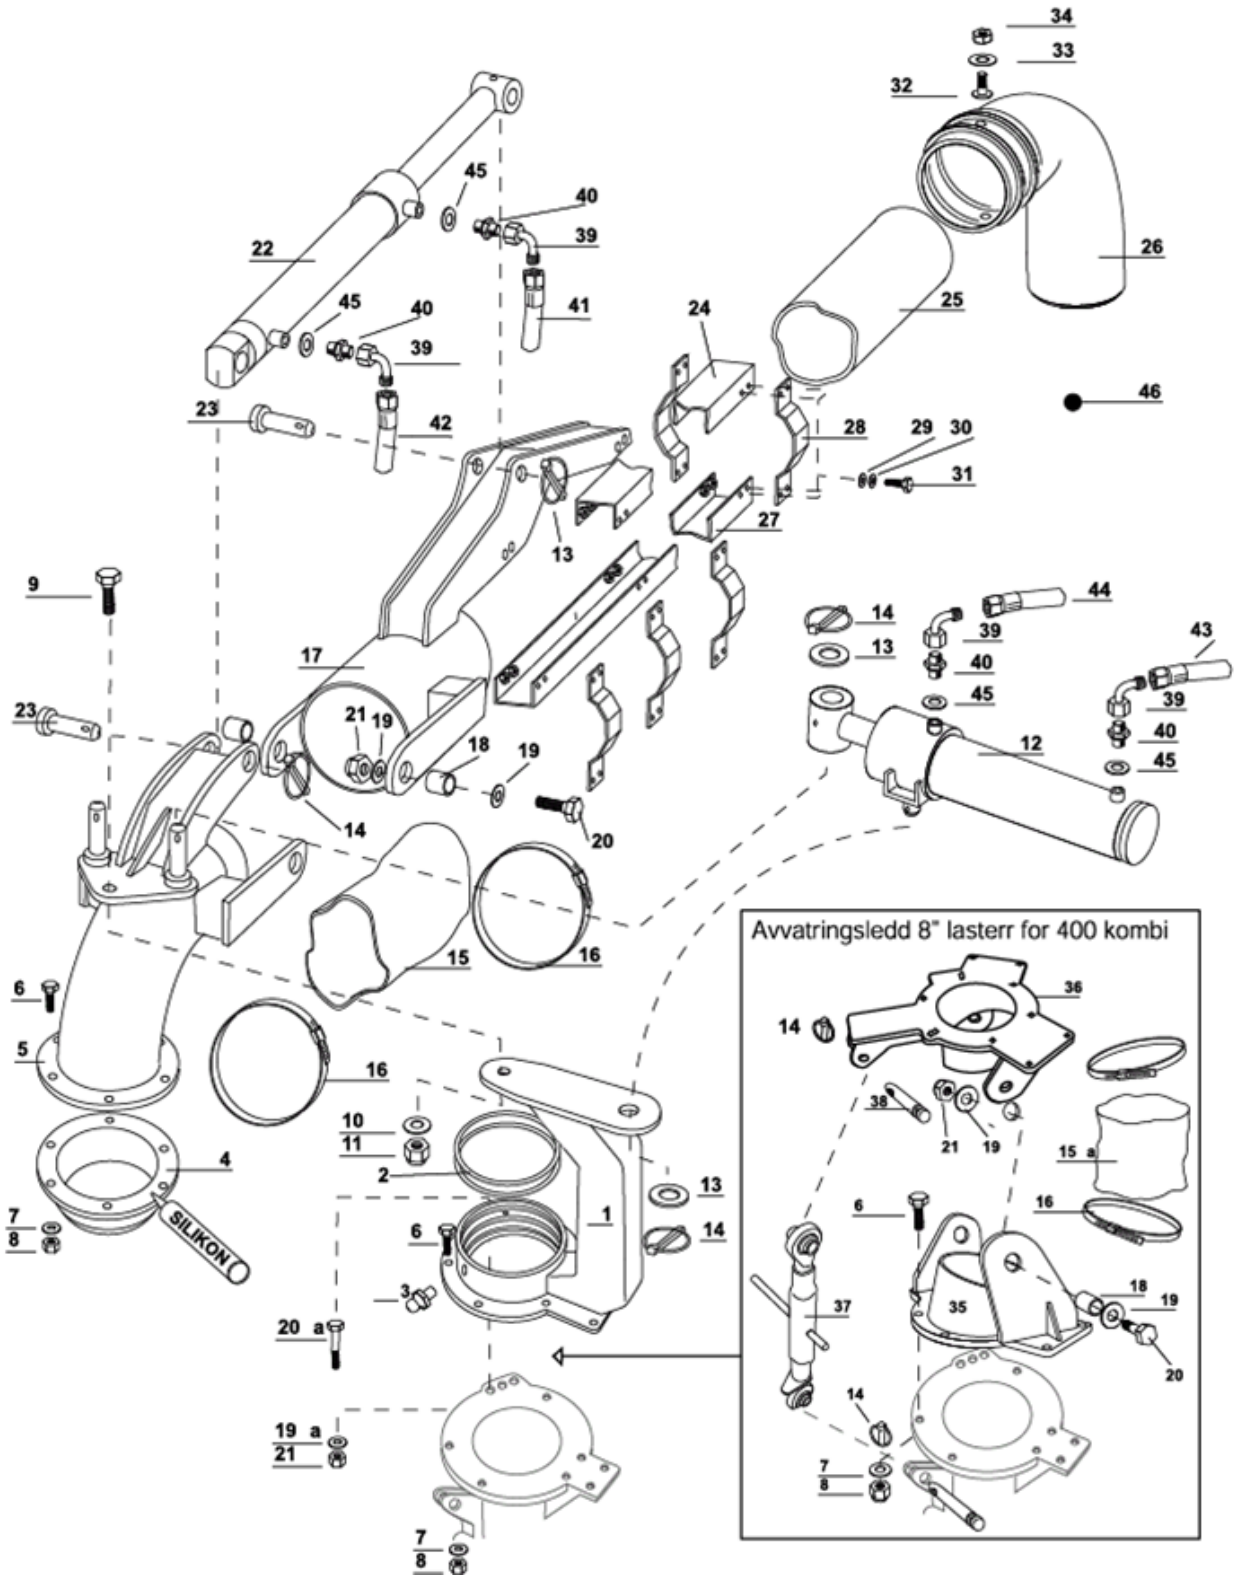

Spare parts catalogue

DUUN

Slurry pump SP400

8" combination pump loading system

Edition: 0703

Spare parts catalogue

DUUN

Slurry pump SP400

8" combination pump loading system

Edition: 0703

Pos.no.	Qty.	Designation	Article no.	Comment
1	1	Arm w/swivel for loading tube	1312494	
2	2	O-ring Ø189,9x7	2233190	
3	2	Grease nipple R 1/8"	2478410	
4	1	Inner tube on swivel	1312472	
5	1	Load tube bend	1312475	
6	6	Hexagon screw M12x50 8.8 galvanized	2422356	
7	6	Washer M12 8.8 galvanized	2481611	
8	6	Hexagon nut M12 8.8 galvanized	2481611	
9	1	Hexagon screw M20x60 8.8 galvanized	2422576	
10	1	Washer M20 8.8 galvanized	2531086	
11	1	Locking nut M20 galvanized	2483615	
12	1	Hydraulic cylinder swing, Ø70x200	1312280	p.78/79 compl
13	2	Washer Ø50/Ø31	1312283	w/hose
14	4	Cotter pin Ø10	2556142	
15	1	Plastic hose 8"	2244266	
16	2	Hose clamp PA-RI 210	2544280	
17	1	Transition hose/loading tube	1312476	
18	2	Sleeve	1312377	
19	4	Washer M16 varmgalv.	2539078	
20	2	Hexagon screw M16x60 hot galvanized	2427495	
21	2	Locking nut M16 galvanized	2483613	
22	1	Hydraulic cylinder for raising/lowering the loading tube	1312459	p.78/79 compl
23	2	Bolt lift cylinder loading tube	1312481	w/hose
24	1	Upper brace for tubes	1312479	
25	1	Loading tube PP L:400 Ø200	2244218	
26	1	45° bend PP Ø200	2245087	
27	1	Lower braces for tubes	1312480	
28	2	Tube clamps	1312478	
29	16	Washer M10 hot galvanized	2539060	
30	16	Lock washer M10 hot galvanized	2539000	
31	16	Hexagon screw M10x25 hot galvanized	2427297	
32	4	Locking head screw M8x25 A4	2441246	
33	4	Washer M8 A4	2537047	
34	4	Hexagon nut M8 A4	2489409	
35	1	Lower drainage part	1312566	
36	1	Upper drainage part	1312567	
37	1	Turnbuckle	2551710	
38	2	Lock bolt for turnbuckle Ø19x97	2526322	
39	4	Swivel nipple 90° BSP 1/4" ext. - 1/4" swivel	2957770	
40	4	Hexagon nipple BSP R3/8" ext. -R1/4" ext	2957762	
41	1	Hydraulic hose 1/4" loading pipe up/down L=3.09m	2958129	
42	1	Hydraulic hose. 1/4" loading pipe up/down L=2,68m	2958130	
43	1	Hydraulic hose 1/4" loading tube rotation L=1,77m	2958127	
44	1	Hydraulic hose 1/4" loading tube rotation L=1.68m	2958128	
45	2	Hydraulic seal 3/8" BSP	2957890	
46	1	Diffuser (optional)	2245086