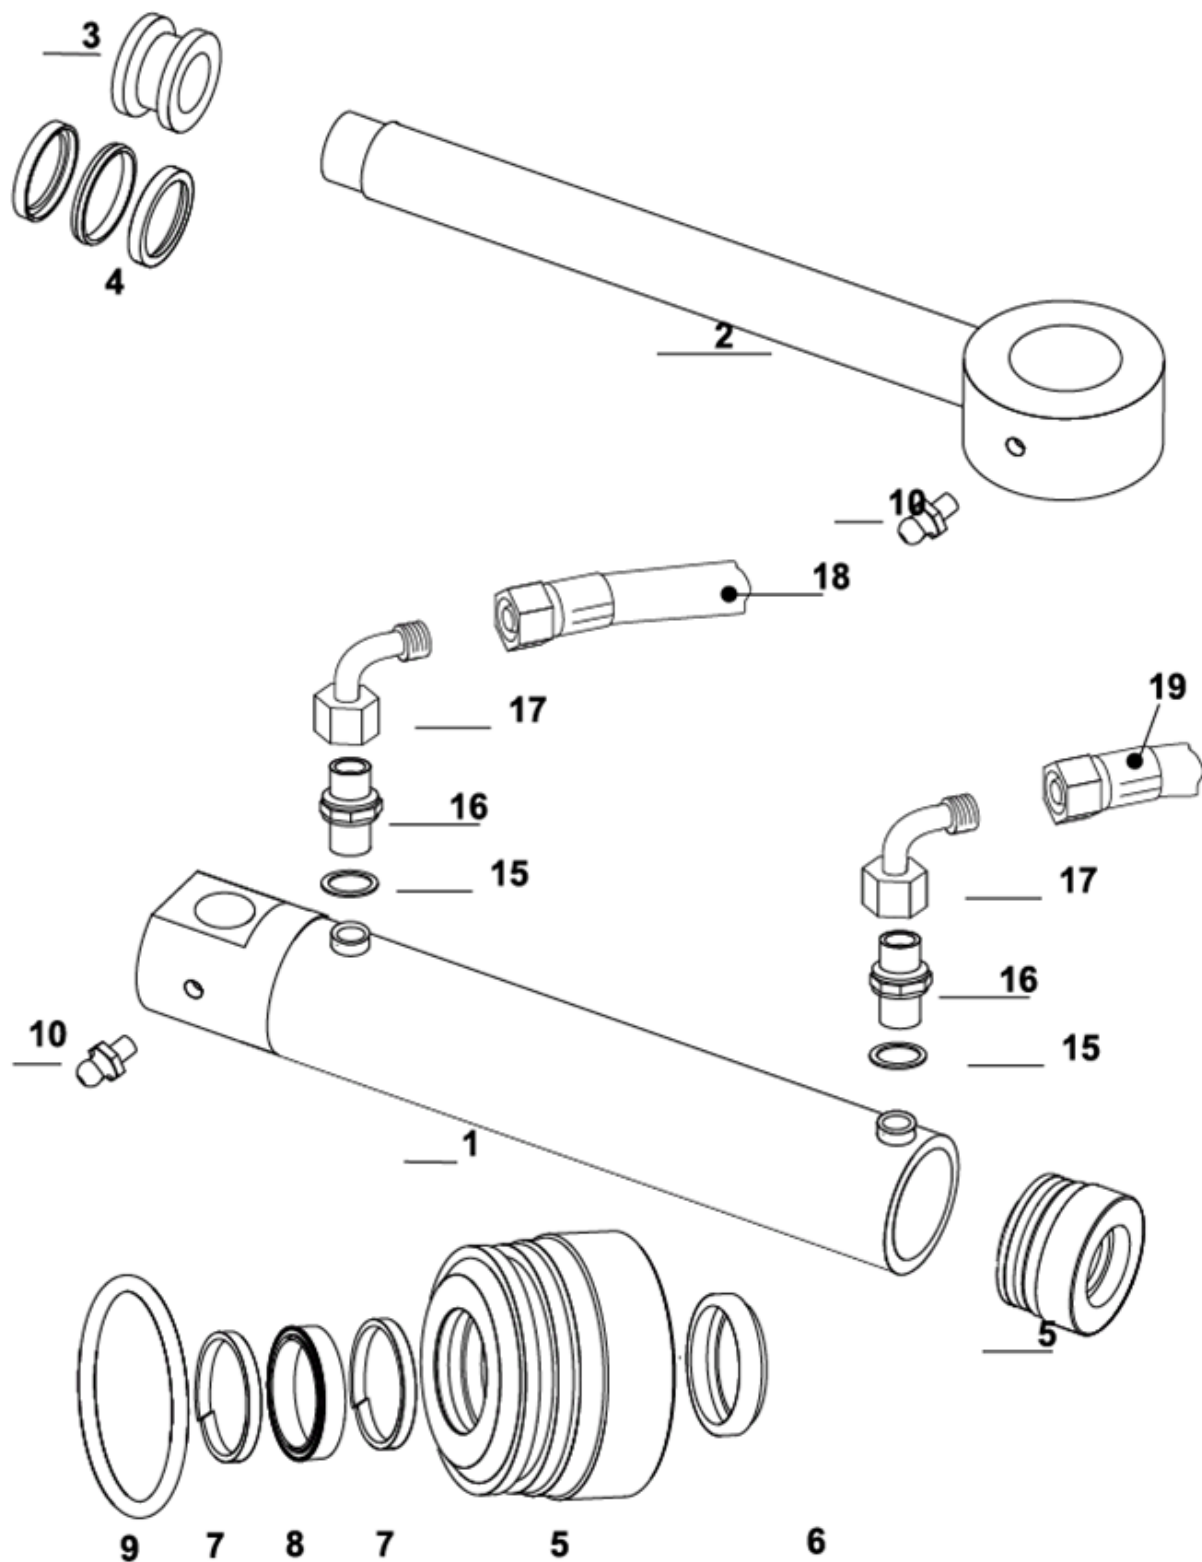

Spare parts catalogue

DUUN

Slurry pump SP400

Hydraulic combined loading system

Edition: 0703

Spare parts catalogue

DUUN

Slurry pump SP400

Hydraulic loading combined system

Edition: 0703

Pos.no. Qty. Designation Article no. Comment

Cylinder for bend loading tube

1	1	Cylinder tube	1312281	
2	1	Piston rod	1312282	
3	1	Piston	1312455	
4	1	Compact seal SIMKO 320 70 - 58 -14 – 28	2234370	
5	1	Package box	1311925	
6	1	Wiper AUAS 32-45-7-10	2232832	
7	2	Guide band	1311927	
8	1	Compact seal KL310 32-42-8-10	2232135	
9	1	O-ring Ø70-5	2233065	
10	2	Grease nipple	2478410	
15	1	Hydraulic seal 3/8" BSP	2957890	
16	1	Hexagon nipple R3/8"-1/4" BSP	2957762	
17	1	Swivel nipple 90° BSP 1/4" ext. - 1/4" swivel	2957770	
18	1	Hydraulic hose 1/4" L-1,77	2958127	
19	1	Hydraulic hose 1/4" L-1,68	2958128	
		Complete hydraulic cylinder with hoses	1312280	

Cylinder for raising/lowering Cylinder tube

1	1	Cylinder tube	1312460	
2	1	Piston rod	1312461	
3	1	Piston	1312455	
4	1	Compact seal SIMKO 320 70 - 58 -14 – 28	2234370	
5	1	Package box	1311925	
6	1	Wiper AUAS 32-45-7-10	2232832	
7	2	Guide band	1311927	
8	1	Compact seal KL310 32-42-8-10	2232135	
9	1	O-ring Ø70-5	2233065	
10	2	Grease nipple	2478410	
15	1	Hydraulic seal 3/8" BSP	2957890	
16	1	Hexagon nipple R3/8"-1/4" BSP	2957762	
17	1	Swivel nipple 90° BSP 1/4" ext. - 1/4" swivel	2957770	
18	1	Hydraulic hose 1/4" L-2,68	2958130	
19	1	Hydraulic hose 1/4" L-3,09	2958129	
		Complete hydraulic cylinder with hoses