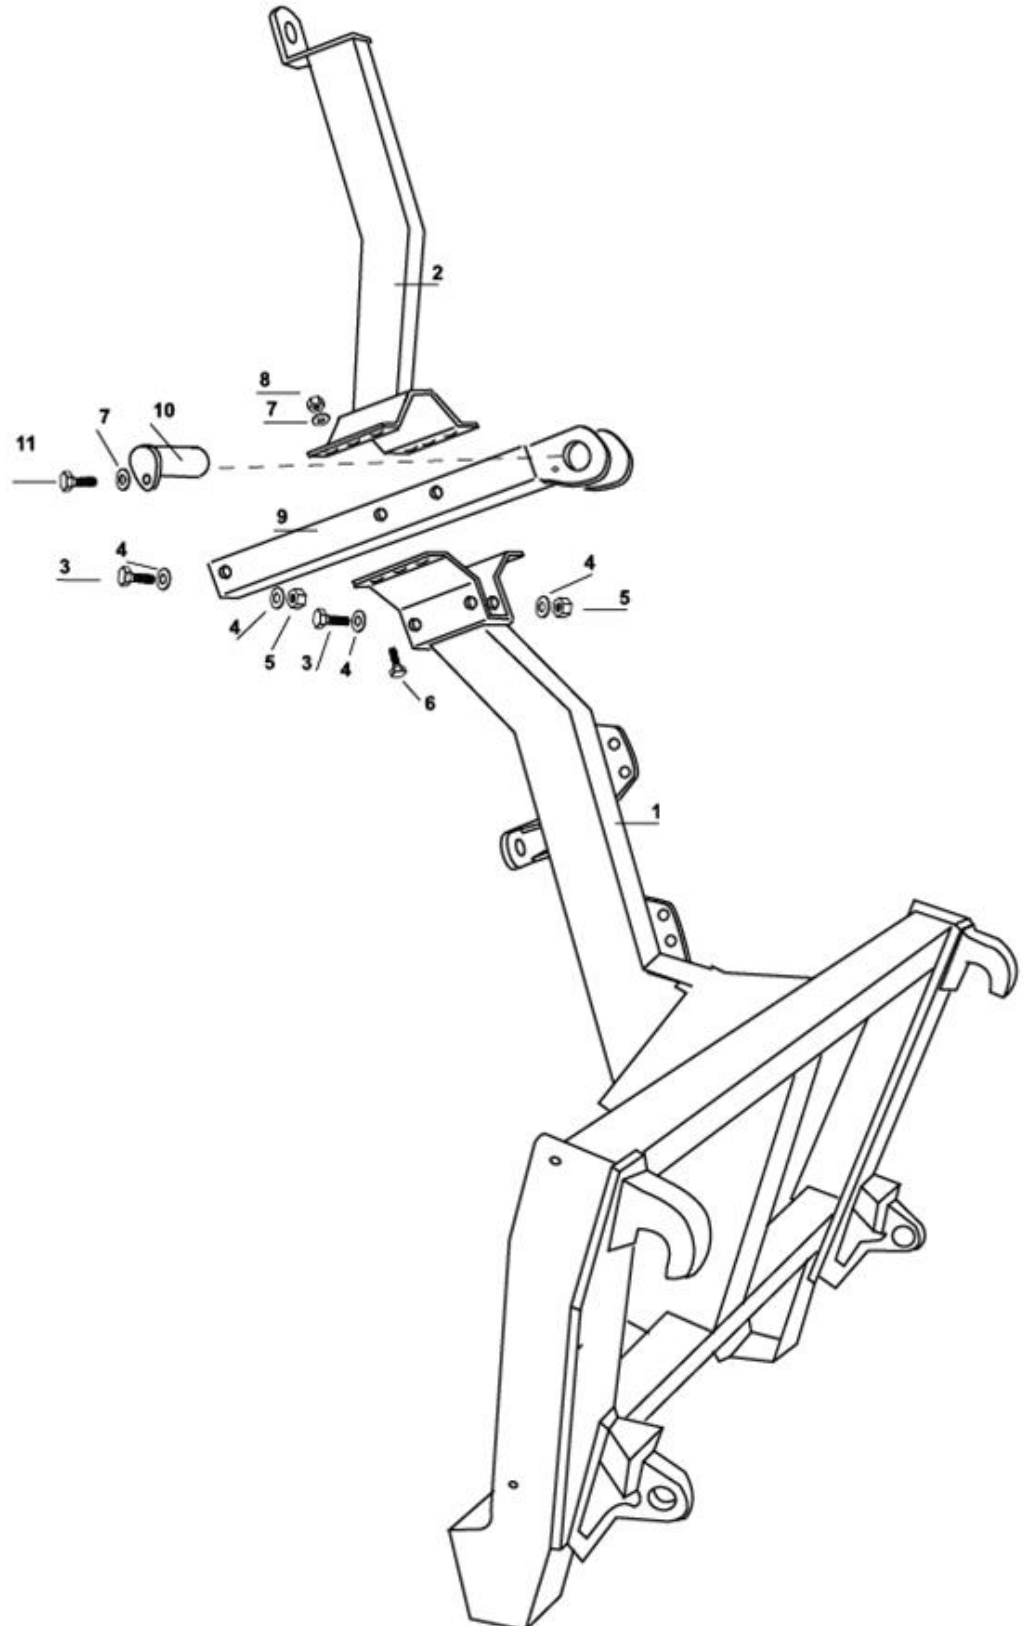

Spare parts catalogue

DUUN

Slurry pump SP400

Rod pump tractor Euro attachment

Edition: 0703

Spare parts catalogue

DUUN

Slurry pump SP400

	Rod pump tractor Euro attachment	Edition: 0703

Pos.no.	Qty.	Designation	Article no.	Comment
1	1	Loading frame EURO	1312920	
2	1	Support arm	1312389	
3	4	Hexagon screw M16x150 galvanized	2422507	
4	8	Washer M16 galvanized	2531078	
5	4	Hexagon nut M16 lock. galvanized	2483613	
6	6	Hexagon screw M10x30 galvanized	2422299	
7	6	Washer M10 galvanized	2531060	
8	6	Hexagon nut M10 lock. galvanized	2483610	
9	1	Support rail	1312563	
10	1	Bolt	1312365	
11	1	Hexagon screw M10x20 galvanized	2422295	
		Complete EURO attachment	1312547