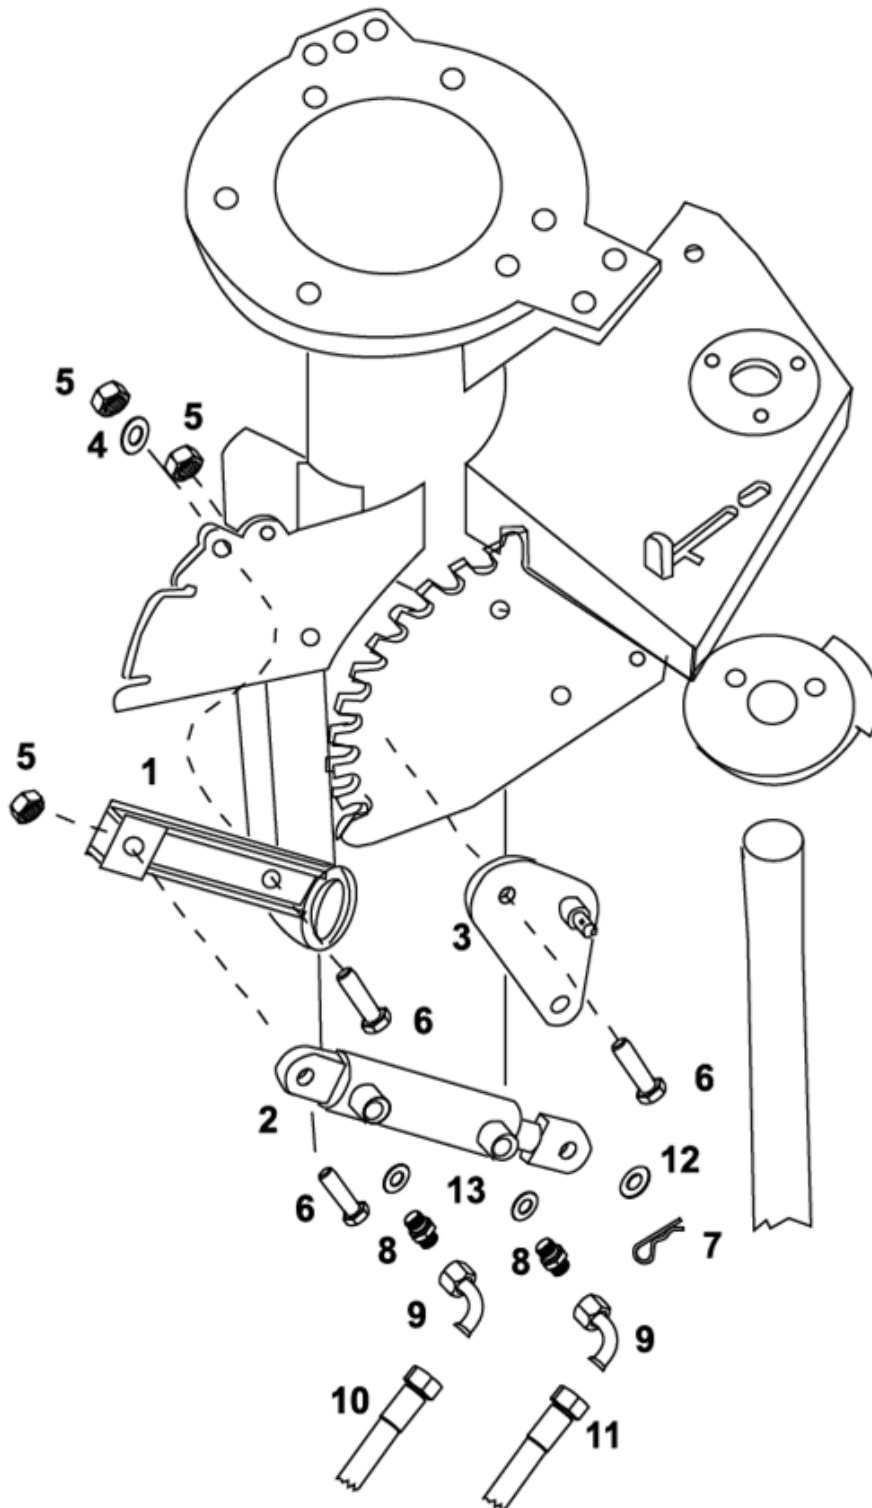

Spare parts catalogue

DUUN

Slurry pump SP400

Hydraulic loading and stirring

Edition: 0703

Spare parts catalogue

DUUN

Slurry pump SP400

Hydraulic loading and stirring

Edition: 0703

Pos.no.	Qty.	Designation	Article no.	Comment
1	1	Mounting bracket for cylinder 40x20x50	1312490	
2	1	Hydr. cylinder, stirring/loading 40x20x50	2955359	
3	1	Hydraulic control load/stirring	1312491	
4	1	Washer M16 hot galvanized	2539078	
5	2	Hexagon nut M16 lock. galvanized	2483613	
6	1	Hexagon screw M16x50 hot galvanized	2427493	
7	1	Cotter pin 4mm 10045	2528040	
8	2	Hexagon nipple BSP R3/8" ext.-R1/4" ext.	2957762	
9	2	Swivel nipple 90' BSP 1/4" ext. - 1/4" swivel	2957770	
10	1	Hydraulic hose 1/4" loading/agitation L=0,73m	2958131	
11	1	Hydraulic hose 1/4" loading/agitation L=0,90m	2958132	
12	1	Washer M16 hot galvanized	2539078	
13	4	Hydraulic seal 3/8"	2957890