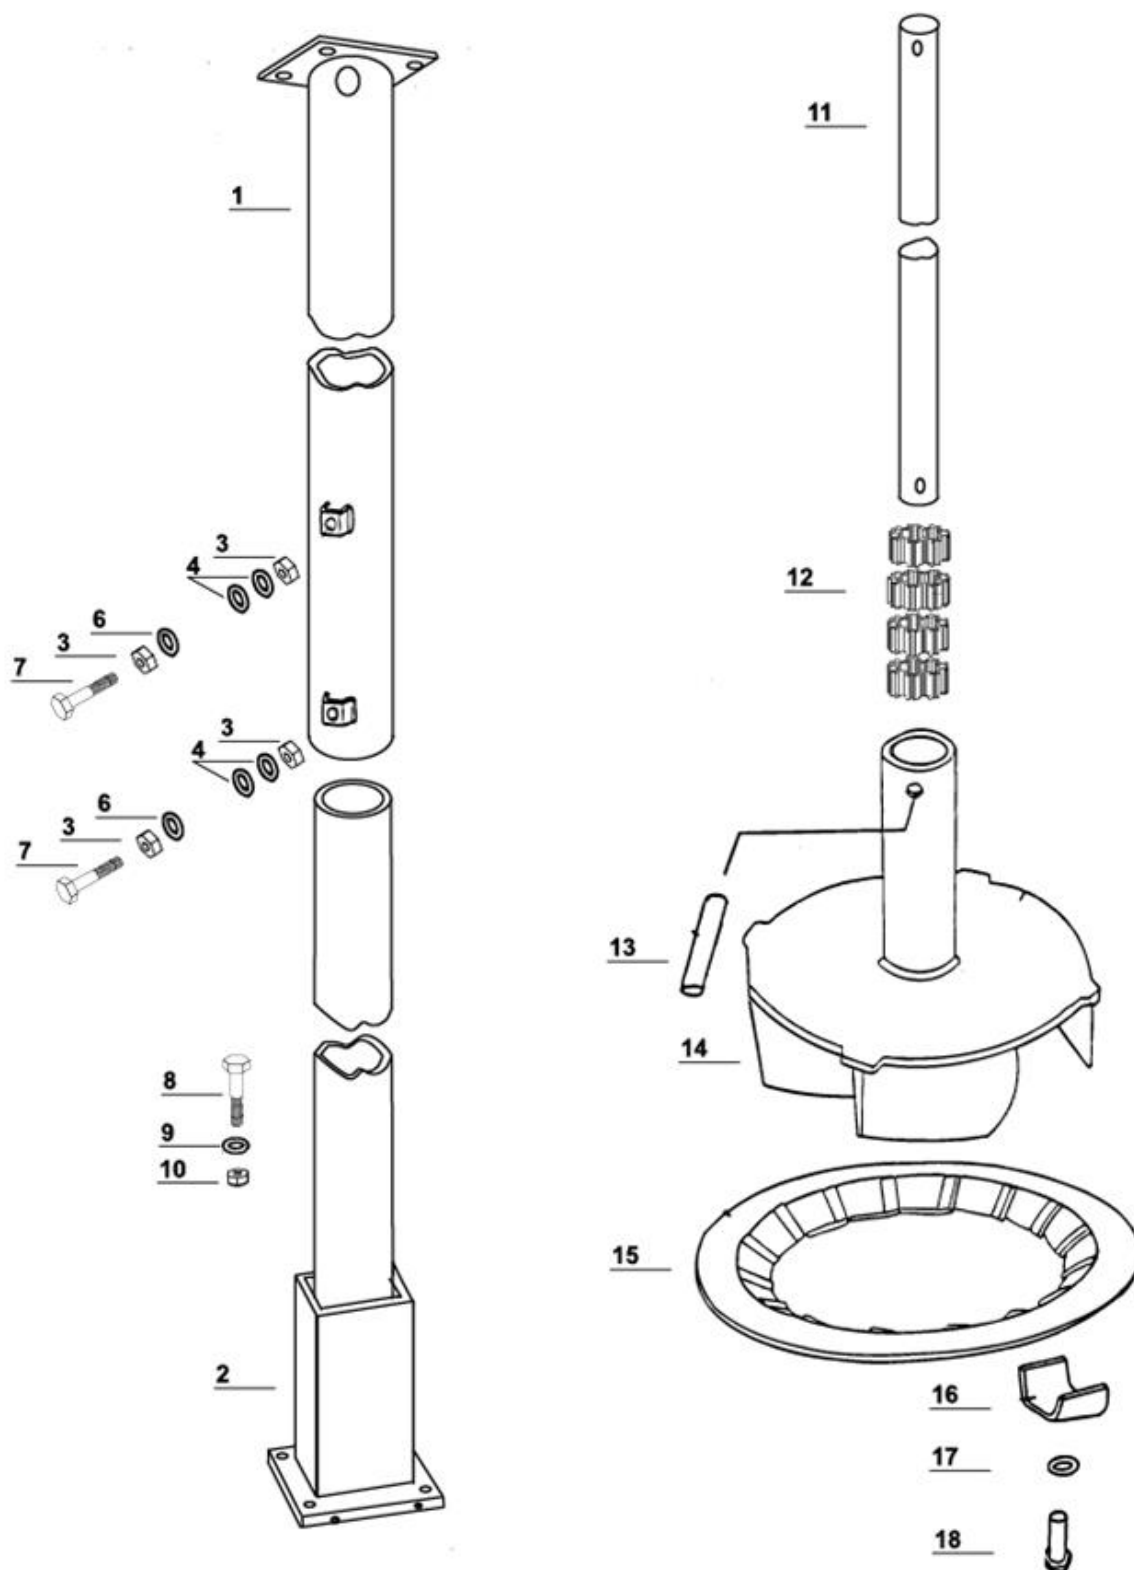

		Edition: 0703
--	--	---------------

Spare parts catalogue

DUUN

Slurry pump SP400

Pump housing, support leg

Edition: 0703

Spare parts catalogue

DUUN

Slurry pump SP400

	Pump housing, support leg	Edition: 0703
--	---------------------------	---------------

Pos.no.	Qty.	Designation	Article no.	Comment
1	1	Pump housing SP400	131 2 430	
2	1	Outlet bend	224 5 097	
3	1	Attachment for struts, stirring/loading	131 2 442	
4	1	Rotation attachment for bends	131 2 443	
5	10	Nut M10 hot galvanized	228 1 810	
6	10	Washer M10 hot galvanized	253 9 060	
7	6	Locking head screw M10x30	244 4 312	
8	2	Nut M 16 hot galvanized	248 1 813	
9	2	Hex screw M12x35 hot galvanized	242 7 350	
10	3	Washer M12 hot galvanized	253 9 069	
11	1	Shift box	131 2 434	
12	1	Support leg	131 1 803	
13	8	Hex screw M12x30 hot galvanized	242 7 299	
14	6	Spring washer M10 hot galvanized	253 9 000	
15		Washer M12 hot galvanized	253 1 069	

Spare parts catalogue

DUUN

Slurry pump SP400

Drive tain and impeller

Edition: 0703

Pos.no.	Qty.	Designation	Article no.	Comment
1	1	Upper cover pipe for shaft	1311807	
2	1	Lower cover tube for shaft	1312279	
3	4	Hexagon nut M10 acid ref.	2489410	
4	8	Plastic washer w/collar Ø11,9/10,2	2245015	
6	2	Washer M10 acid ref.	2537060	
7	2	Hex screw M10x40 acid ref.	2429303	
8	4	Hex screw M10x30 hot galvanized	2427299	
9	4	Washer M10 hot galvanized	2539060	
10	4	Hex nut M10 hot galvanized	2481810	
11	1	Drive shaft Ø40 L- 3,4 m	1312553	
		Drive shaft Ø40 L- 3,9 m	1312554	
		Drive shaft Ø40 L- 4,4 m	1312555	
12	4	Bearings for impeller	2245028	
13	1	Break pin Ø12x60	2527124	
14	1	Impeller	1311814	
	1	Impeller w/high performance	1312564	
15	1	Cutting ring	1311815	
16	4	Clamp iron	1311904	
17	4	Washer M12 hot galvanized	2539069	
18	4	Hex screw M12x35 hot galvanized	2427350	