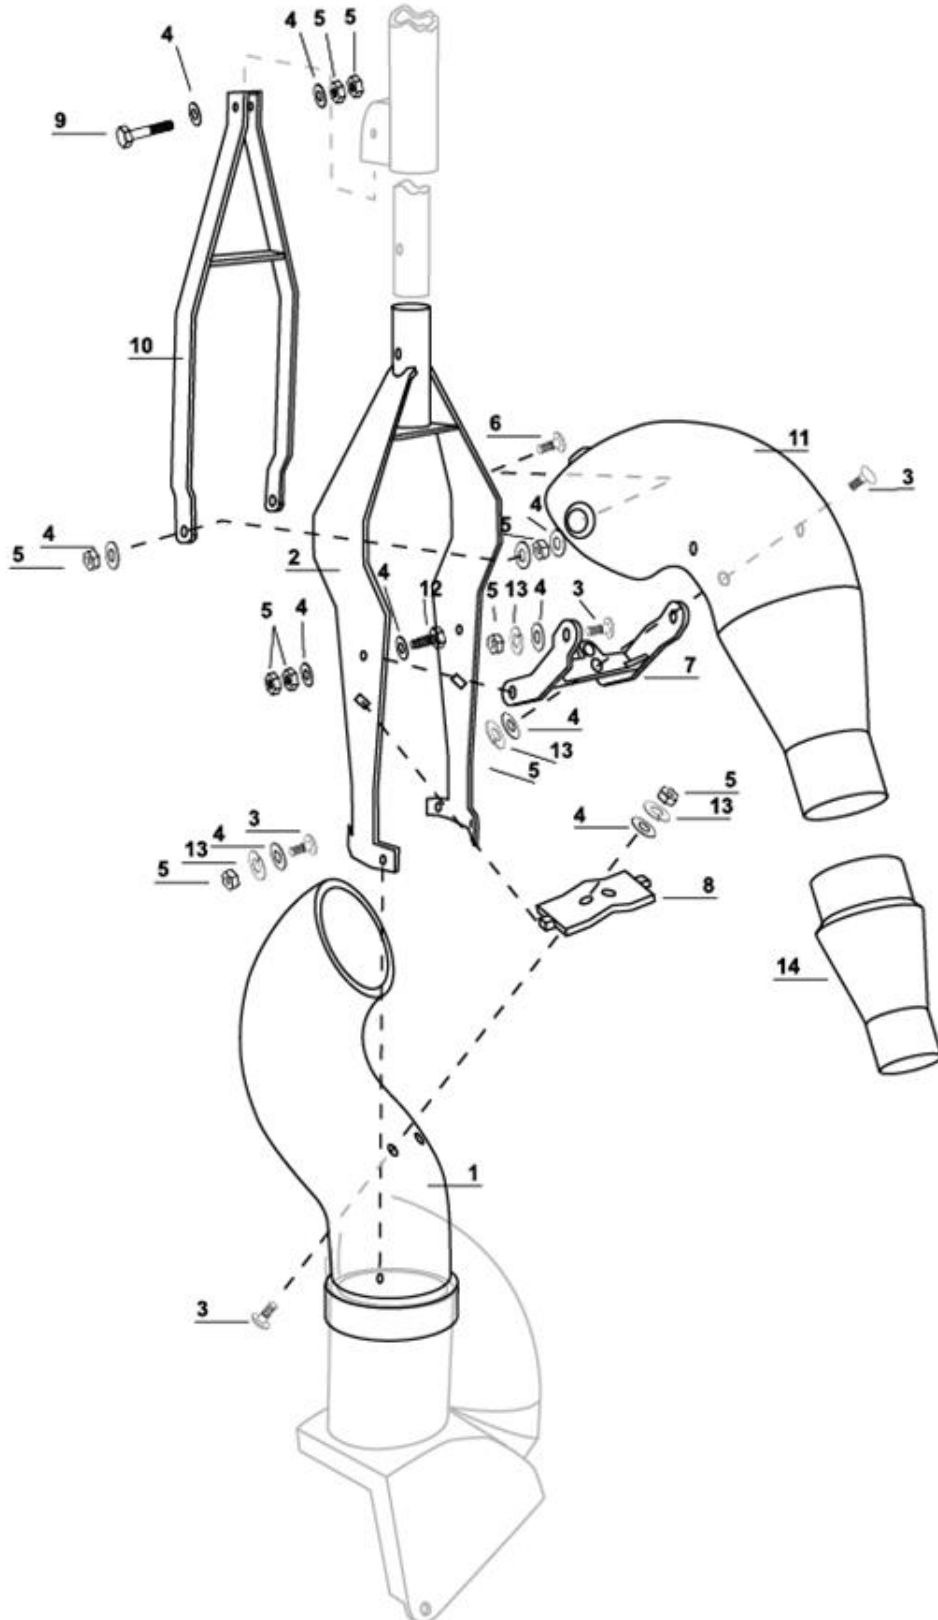

DUUN

Slurry pump SP400

Agitator parts

Edition: 0703

Spare parts catalogue

DUUN

Slurry pump SP400

Agitator parts

Edition: 0703

Pos.no.	Qty.	Designation	Article no.	Comment
1	1	Lower stirring tube	2245095	
2	1	Operating part, rotation	1312447	
3	9	Locking head screw M 10x30 hot galvanized	2444312	
4	21	Washer M 10 hot galvanized	2539060	
5	19	Hexagon nut M 10 hot galvanized	2481810	
6	1	Locking head screw M 10x45 hot galvanized	2444315	
7	1	Attachment for nozzle bend	1312449	
8	1	Bracing	1312441	
9	1	Hexagon screw M10x70 hot galvanized	2427312	
10	1	Height adjustment fork	1312448	
11	1	Nozzle bend	2245096	
12	2	Hexagon screw M10x35 hot galvanized	2427301	
13	9	Spring washer M10 hot galvanized	2539000	
14	1	Nozzle Ø115 mm	2245098