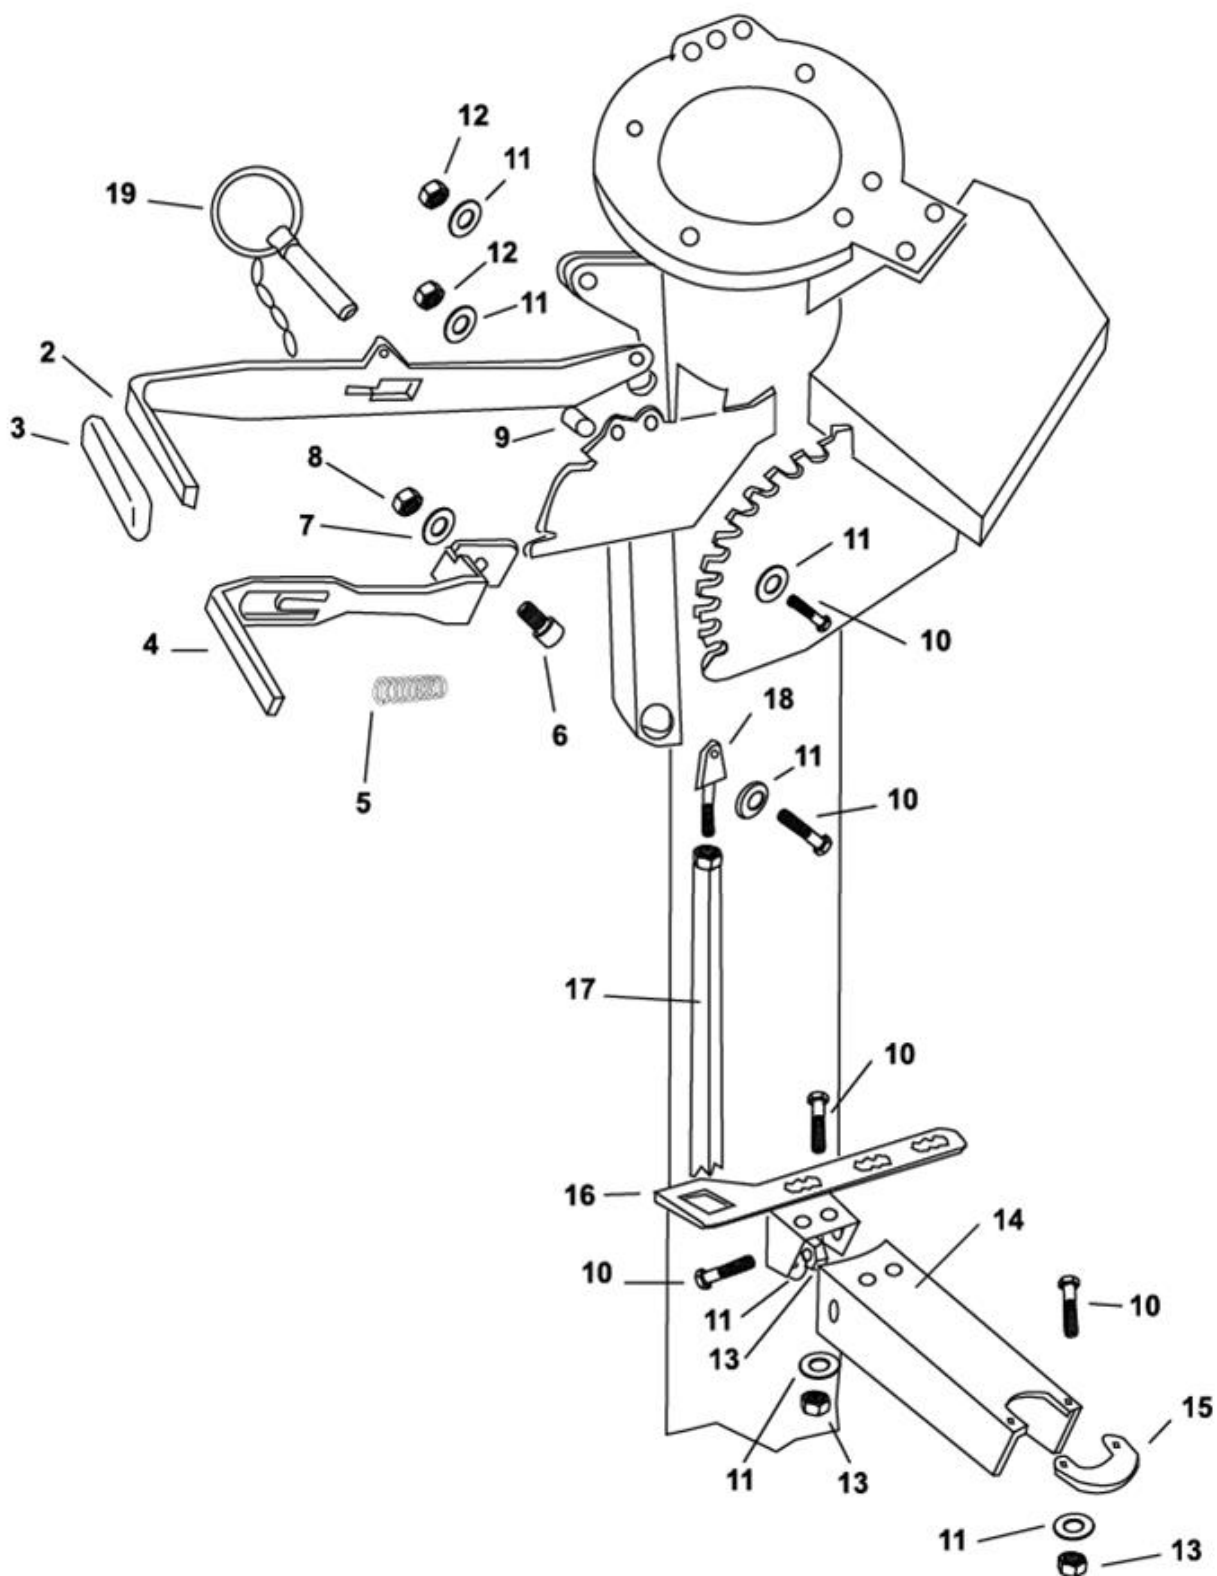

Spare parts catalogue

DUUN

Slurry pump SP400

Height maneuvering of the nozzle

Edition: 0702

Pos.no.	Qty.	Designation	Article no.	Comment
1	1	Pump stem	1312431	
2	1	Handle, height man. of nozzle	1312446	
3	1	Plastic handle	2245062	
4	1	Locking handle	1312444	
5	1	Spring pressure Ø15x1,75 L:45	2912014	
6	1	Unbraco M 8x16, galvanized	2472310	
7	1	Washer M8 hot galvanized	2539048	
8	1	Hexagon nut M8 lock. galvanized	2483609	
9	1	Hexagon screw M10x30 hot galvanized	2427299	
10	1	Washer M10 hot galvanized	2539060	
11	1	Part for operating fork	1312445	
12	2	Hexagon nut M10 lock. galvanized	2483610	
13	1	Hexagon screw M10x35 hot galvanized	2428310	
14	1	Bushing	1312556	
15	1	Tube for height regulation L-3,4	1312273	
	1	Tube for height regulation L-3,9	1312274	
	1	Tube for height regulation L-4,4	1312275	

Spare parts catalogue

DUUN

Slurry pump SP400

Side maneuvering of the nozzle

Edition: 0703

Pos.no.	Qty.	Designation	Article no.	Comment
1	1	Pump stem	1312431	
2	2	Strut for rotation L-3,4	1312276	
	1	Strut for rotation L-3,9	1312277	
	1	Strut for rotation L-4,4	1312278	
3	1	Rotation attachment for strut	1312340	
4	1	Hexagon screw M10x70 hot galvanized	2427312	
5	2	Washer M10 hot galvanized	2539060	
6	2	Hexagon nut M10 hot galvanized	2481810	
7	2	Spacer plate	1312343	
8	1	Cog wheel	1312344	
9	1	Handle for regulating rotation	1312341	
10	1	Plastic handle	2245062	
11	1	Unbraco M 8x16, galvanized	2472310	
12	5	Washer M8 hot galvanized	2539048	
13	5	Hexagon nut M8 lock. galvanized	2483609	
14	1	Rotation direction indicator	1312342	
15	3	Hexagon screw M8x50 hot galvanized	2427256	
16	1	Unbraco M 8x25, galvanized	2472315	
17	1	Spring pressure Ø15x1,75 L:45	2912014	
18	1	Lock pin rotation	1312345	