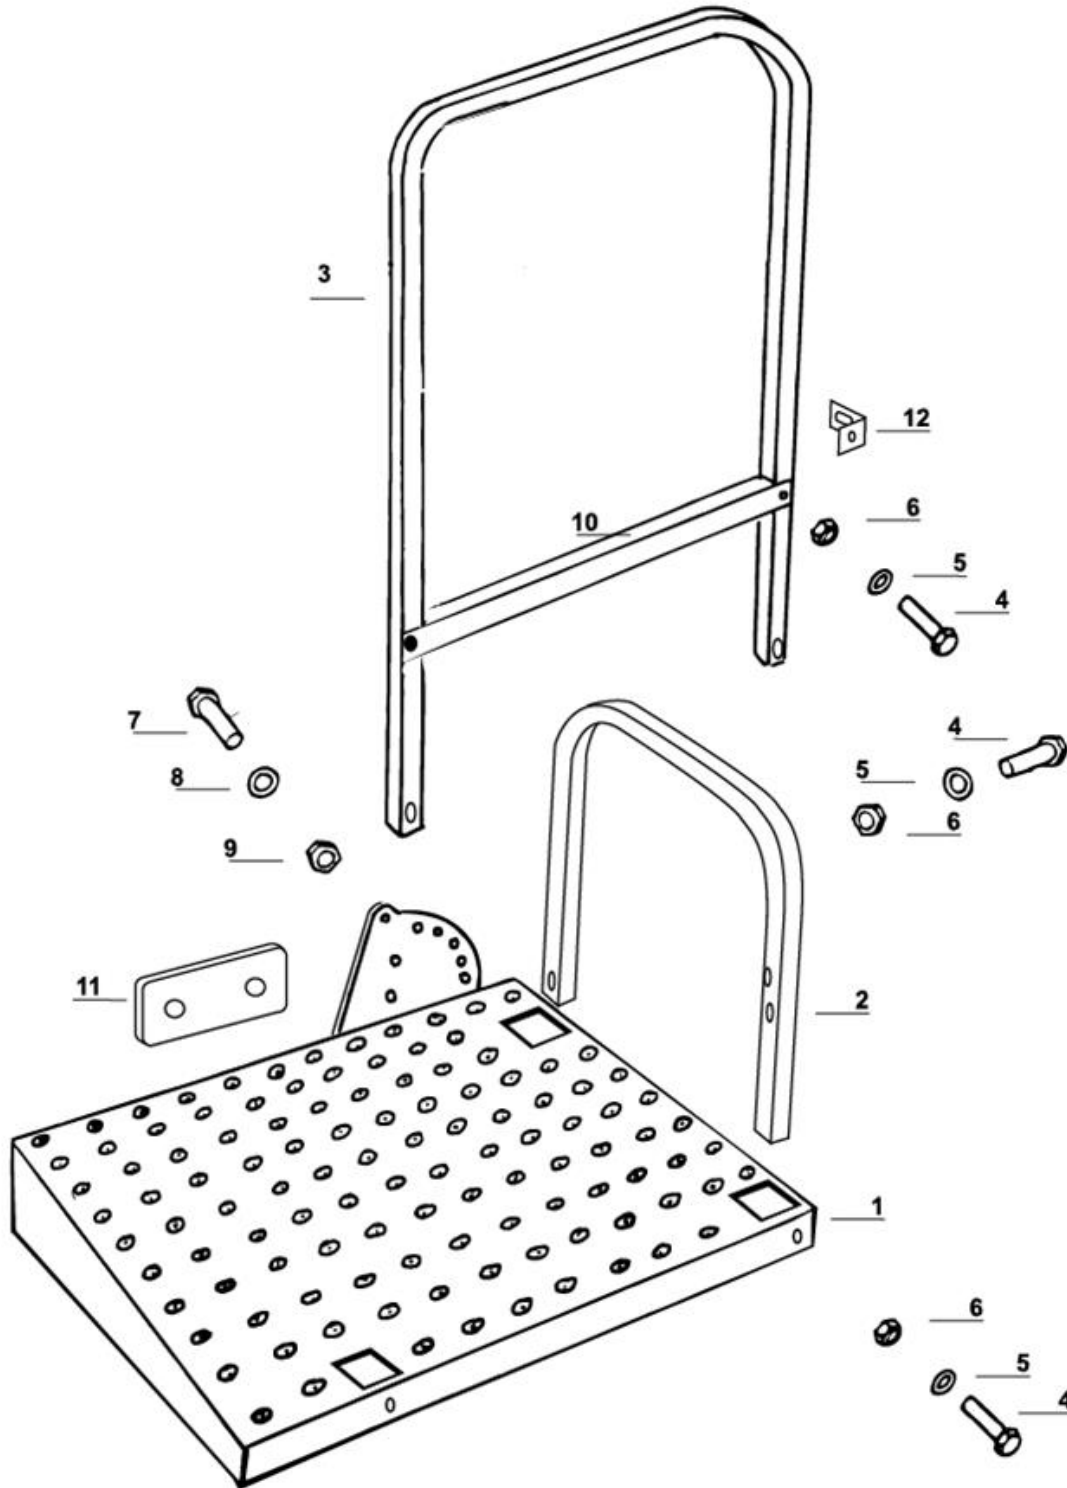

Spare parts catalogue

DUUN

Slurry pump SP400

Work platform

Edition: 0703

Spare parts catalogue

DUUN

Slurry pump SP400

	Work platform	Edition: 0703

Pos.no.	Qty.	Designation	Article no.	Comment
1	1	Platform	1312367	
2	1	Handrail, narrow	1312385	
3	1	Handrail, wide	1312378	
4	7	Hexagon screw M8x45 galvanized	2427254	
5	7	Washer M8 galvanized	2531047	
6	7	Hexagon nut M8 lock. galvanized	2483609	
7	1	Hexagon screw M16x60 galvanized	2422495	
8	1	Washer M16 galvanized	2531078	
9	1	Hexagon nut M16 lock. galvanized	2483613	
10	1	Handrail part	1312386	
11	1	Spacer plate	1312384	
12	1	Fastening for handrails	1311981