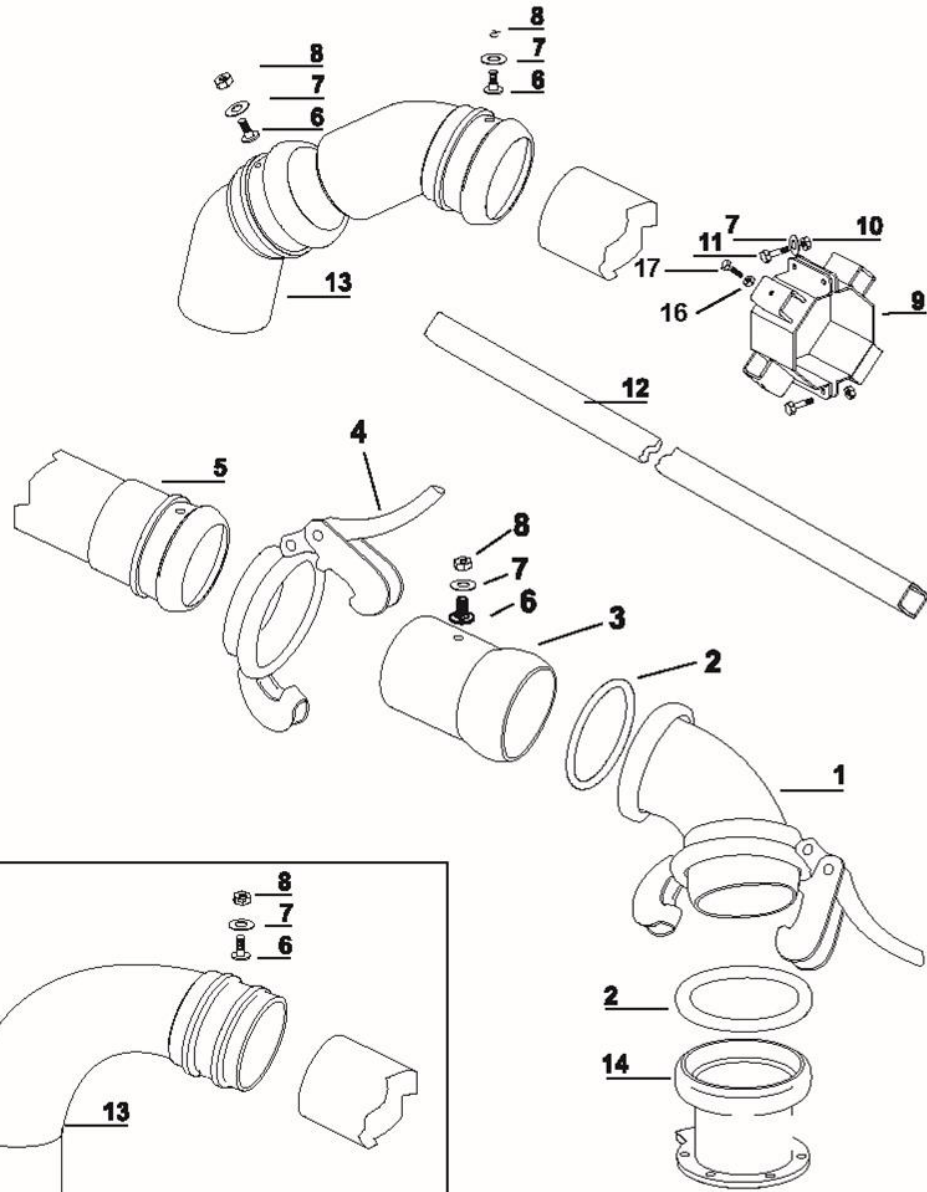

Spare parts catalogue

DUUN

Slurry pump SP400

6-8" loading system and rack for combi

Edition: 0703

Spare parts catalogue

DUUN

Slurry pump SP400

6-8" loading system and rack for combi

Edition: 0703

Pos.no.	Qty.	Designation	Article no.	Comment
6"				
1	1	Bauer coupling 6" male/female with 60' bend	1312020	
1	1	Bauerkobl. 6" male/female w/45' bend	1312021	
1	1	Bauerkobl. 6" male/female w/90' bend	1312022	
2	2	O-ring Ø159, included in bend	2957104	
3	1	Bauer coupling 6" male w/tube ø 159	2957105	
4	1	Clamp ring for bauer coupling	2957109	
5	1	Plastic tube PP 6" w/socket L: 4m	2244215	
6	3	Locking head screw M8x25 A4	2441246	
7	7	Washer M8 A4	2537047	
8	5	Hexagon nut M8 A4	2489409	
9	2	Loading tube rack	1312026	
10	4	Locking nut M8	2483609	
11	4	Hexagon screw M8x25 hot galvanized	2427246	
12	2	Legs for rack L=3m	1311899	
13	2	Plastic bend PP 45'	2245080	
14	1	Bauer 8" female, with flange	1312450	
16	2	Nut 6kt m12 hot galvanized 8.8	2481811	
17	2	Hexagon screw M12x35 hot galvanized 8.8	2427350	
8"				
1	1	Bauer coupling 8" male/female with 60' bend	1312453	
1	1	Bauerkobl. 8" male/female w/90' bend	1312454	
2	2	O-ring Ø200, included in bend	2957099	
3	1	Bauer coupling 8" male w/tube ø200	1312451	
4	1	Clamp ring for Bauer coupling 8"	2957183	
5	1	Plastic tube PP 6" w/socket L: 4m	2244218	
6	3	Locking head screw M8x25 A4	2441246	
7	7	Washer M8 A4	2537047	
8	5	Hexagon nut M8 A4	2489409	
9	2	Loading tube rack	1312470	
10	4	Locking nut M8	2483609	
11	4	Hexagon screw M8x25 hot galvanized	2427246	
12	2	Legs for rack L=4m	1312471	
13	2	Plastic bend 90'	2245087	
14	1	Bauer 8" female, with flange	1312452	
15	1	Diffuser	2245086	
16	2	Nut 6kt m12 hot galvanized.8.8	2481811	
17	2	Hexagon screw M12x35 hot galvanized.8.8	2427350