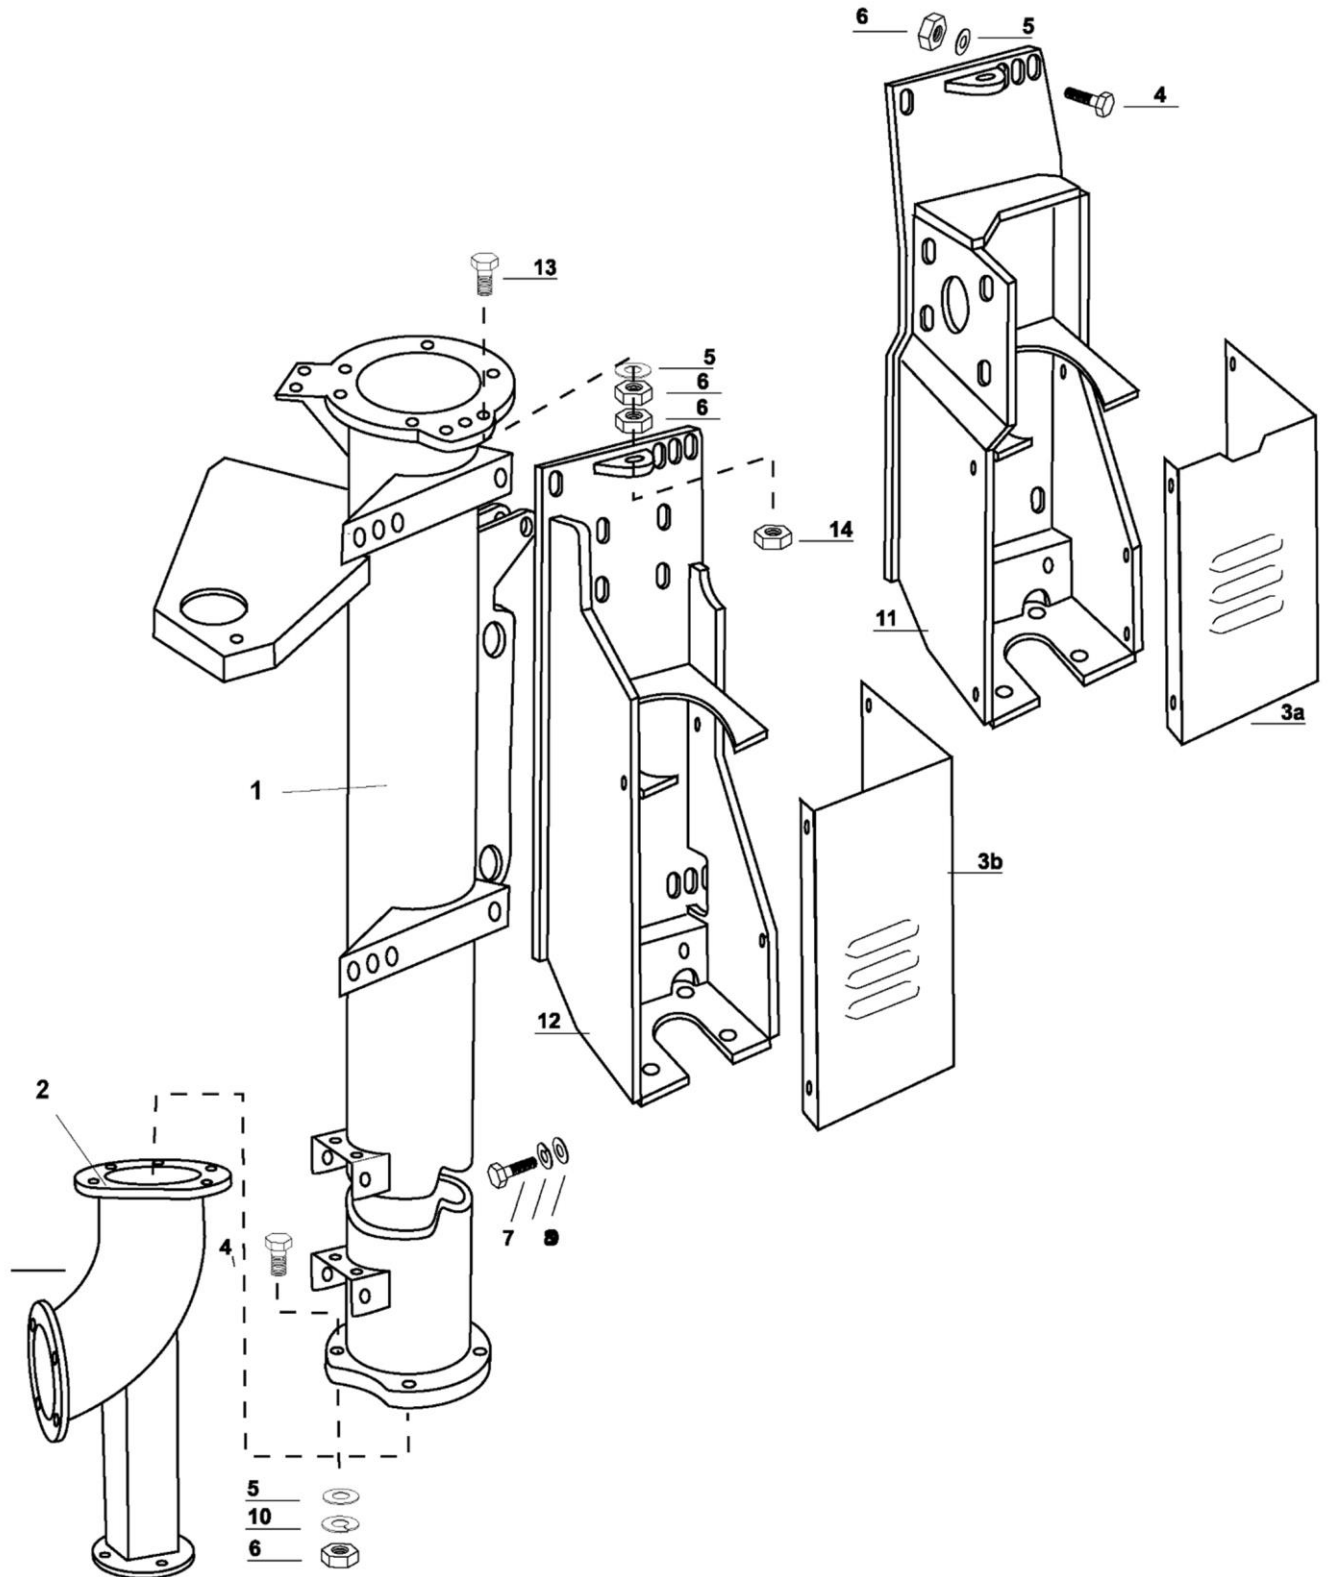

Slurry pump SP400

	Pump housing, support leg	Edition: 0703
--	---------------------------	---------------

Pos.no.	Qty.	Designation	Article no.	Comment
1	1	Pump housing SP400	131 2 430	
2	1	Outlet bend	224 5 097	
3	1	Attachment for struts, stirring/loading	131 2 442	
4	1	Rotation attachment for bends	131 2 443	
5	10	Nut M10 hot galvanized	228 1 810	
6	10	Washer M10 hot galvanized	253 9 060	
7	6	Locking head screw M10x30	244 4 312	
8	2	Nut M 16 hot galvanized	248 1 813	
9	2	Hex screw M12x35 hot galvanized	242 7 350	
10	3	Washer M12 hot galvanized	253 9 069	
11	1	Shift box	131 2 434	
12	1	Support leg	131 1 803	
13	8	Hex screw M12x30 hot galvanized	242 7 299	
14	6	Spring washer M10 hot galvanized	253 9 000	
15		Washer M12 hot galvanized	253 1 069	

Spare parts catalogue

DUUN

Slurry pump SP400

Drive tain and impeller

Edition: 0703

Pos.no.	Qty.	Designation	Article no.	Comment
1	1	Upper cover pipe for shaft	1311807	
2	1	Lower cover tube for shaft	1312279	
3	4	Hexagon nut M10 acid ref.	2489410	
4	8	Plastic washer w/collar Ø11,9/10,2	2245015	
6	2	Washer M10 acid ref.	2537060	
7	2	Hex screw M10x40 acid ref.	2429303	
8	4	Hex screw M10x30 hot galvanized	2427299	
9	4	Washer M10 hot galvanized	2539060	
10	4	Hex nut M10 hot galvanized	2481810	
11	1	Drive shaft Ø40 L- 3,4 m	1312553	
		Drive shaft Ø40 L- 3,9 m	1312554	
		Drive shaft Ø40 L- 4,4 m	1312555	
12	4	Bearings for impeller	2245028	
13	1	Break pin Ø12x60	2527124	
14	1	Impeller	1311814	
	1	Impeller w/high performance	1312564	
15	1	Cutting ring	1311815	
16	4	Clamp iron	1311904	
17	4	Washer M12 hot galvanized	2539069	
18	4	Hex screw M12x35 hot galvanized	2427350	