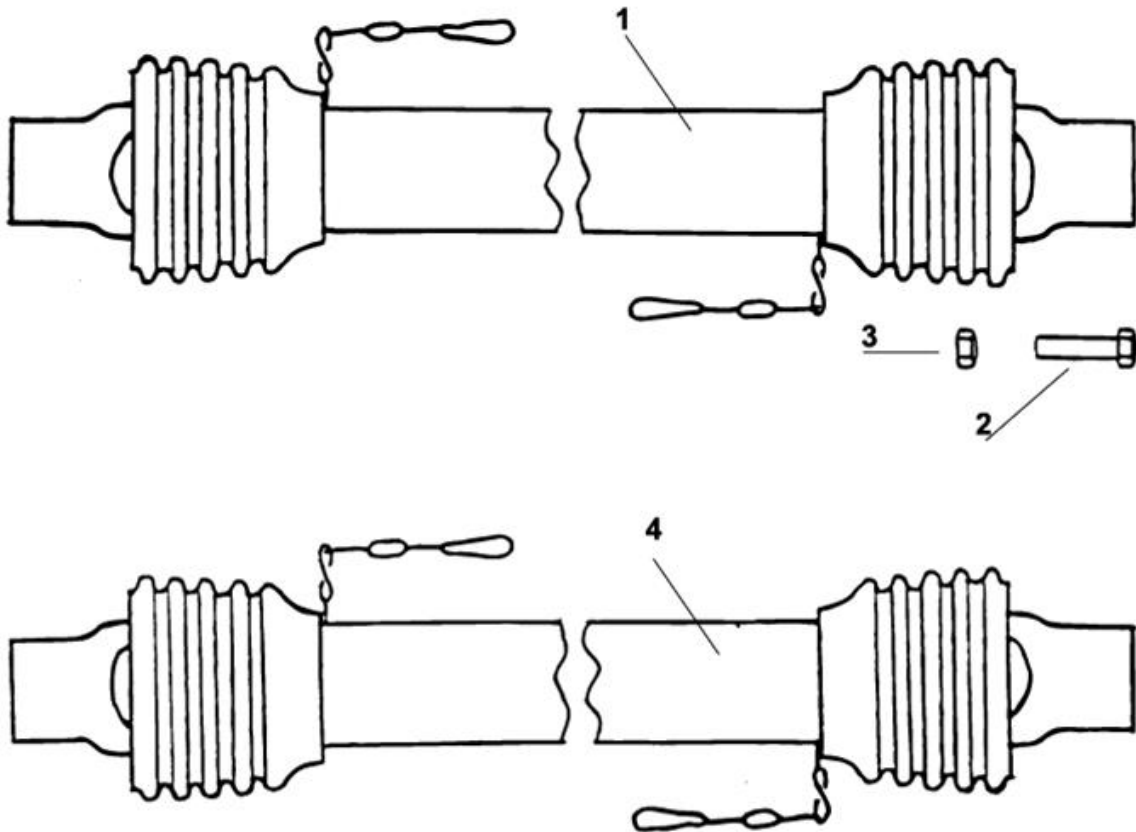

Spare parts catalogue

DUUN

Slurry pump SP400

Power transmission shaft combined pump

Edition: 0703

Spare parts catalogue

DUUN

Slurry pump SP400

	Power transmission shaft combined pump	Edition: 0703

Pos.no.	Qty.	Designation	Article no.	Comment
1	1	Power transmission shaft L=860 w/cutt.b.	2962151	to 2009
1	1	Power transmission shaft 1010 without/ cutt.b.T60	2962165	from 2009
2	1	Hexagon screw M10x60 qval. 8.8	2422310	
3	1	Hexagon nut M10 qval.8.8	2481610	
4	1	Power transmission shaft L=1410 without/cutt.b.	2962150	to 2009
4	1	Power transmission shaft 1410 w/cutt.b.AB6	2962149	from 2009