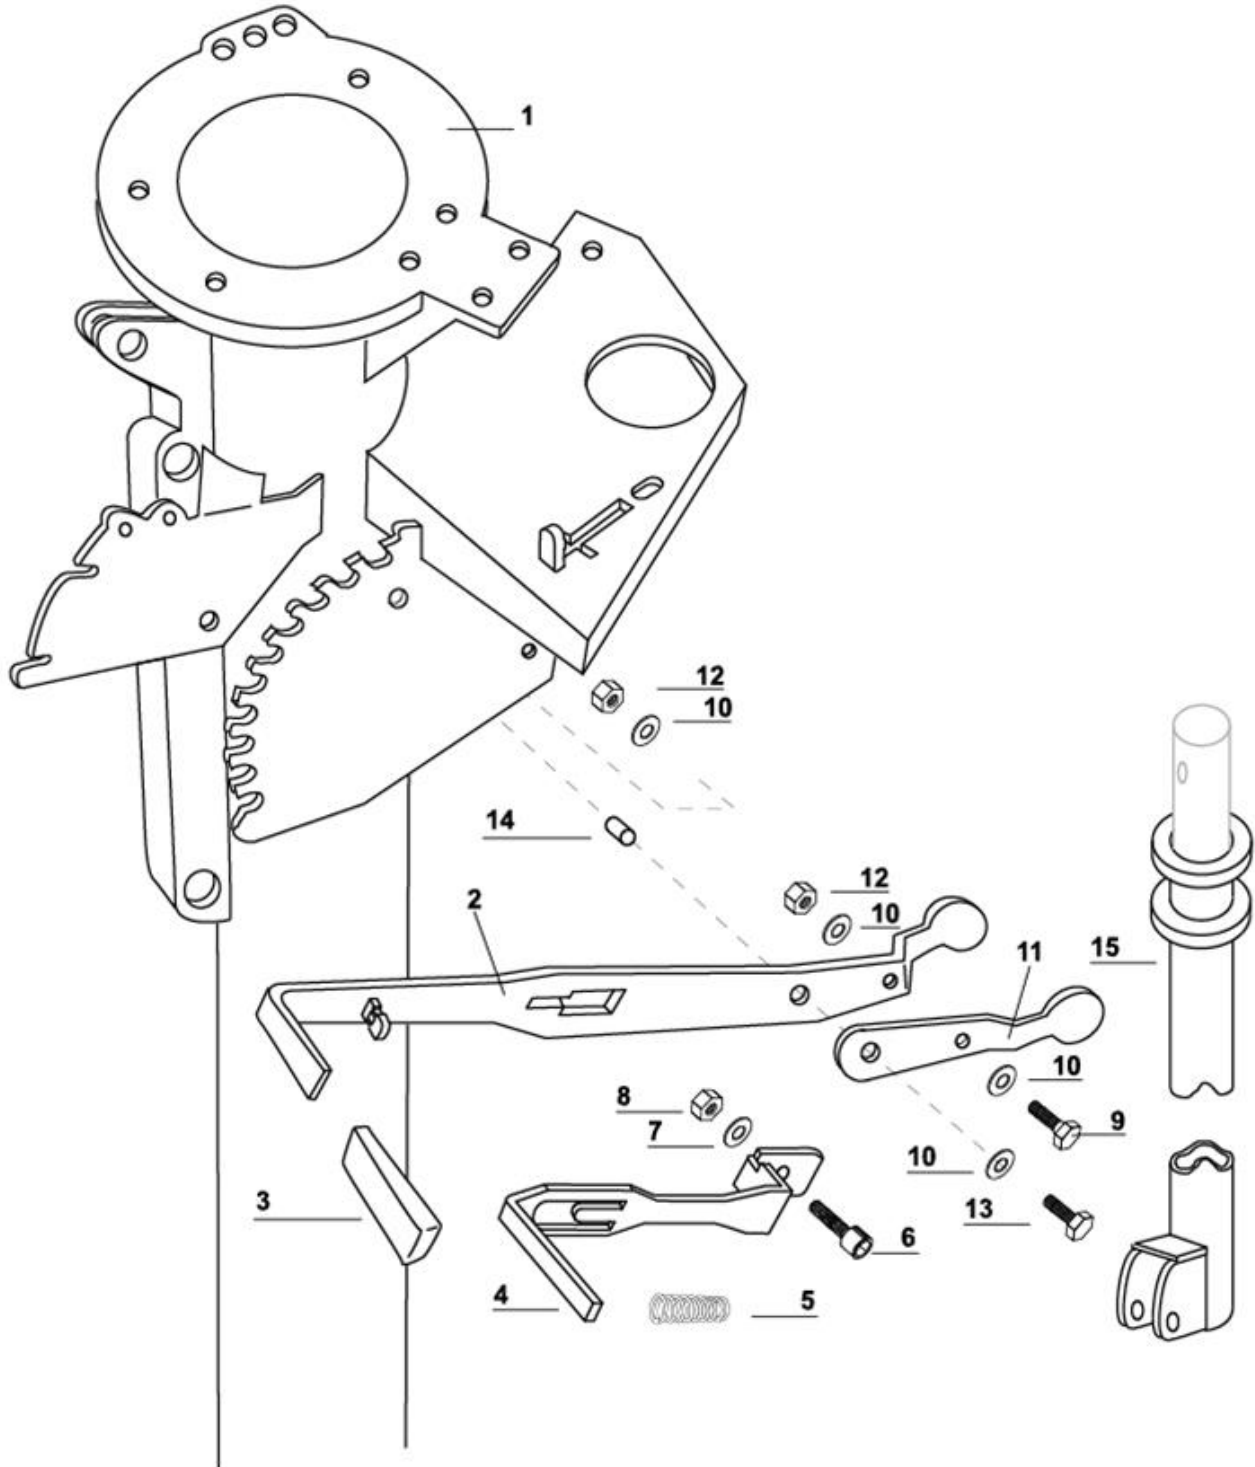

Spare parts catalogue

DUUN

Slurry pump SP400

Height maneuvering of the nozzle

Edition: 0702

Pos.no.	Qty.	Designation	Article no.	Comment
1	1	Pump stem	1312431	
2	1	Handle, height man. of nozzle	1312446	
3	1	Plastic handle	2245062	
4	1	Locking handle	1312444	
5	1	Spring pressure Ø15x1,75 L:45	2912014	
6	1	Unbraco M 8x16, galvanized	2472310	
7	1	Washer M8 hot galvanized	2539048	
8	1	Hexagon nut M8 lock. galvanized	2483609	
9	1	Hexagon screw M10x30 hot galvanized	2427299	
10	1	Washer M10 hot galvanized	2539060	
11	1	Part for operating fork	1312445	
12	2	Hexagon nut M10 lock. galvanized	2483610	
13	1	Hexagon screw M10x35 hot galvanized	2428310	
14	1	Bushing	1312556	
15	1	Tube for height regulation L-3,4	1312273	
	1	Tube for height regulation L-3,9	1312274	
	1	Tube for height regulation L-4,4	1312275	