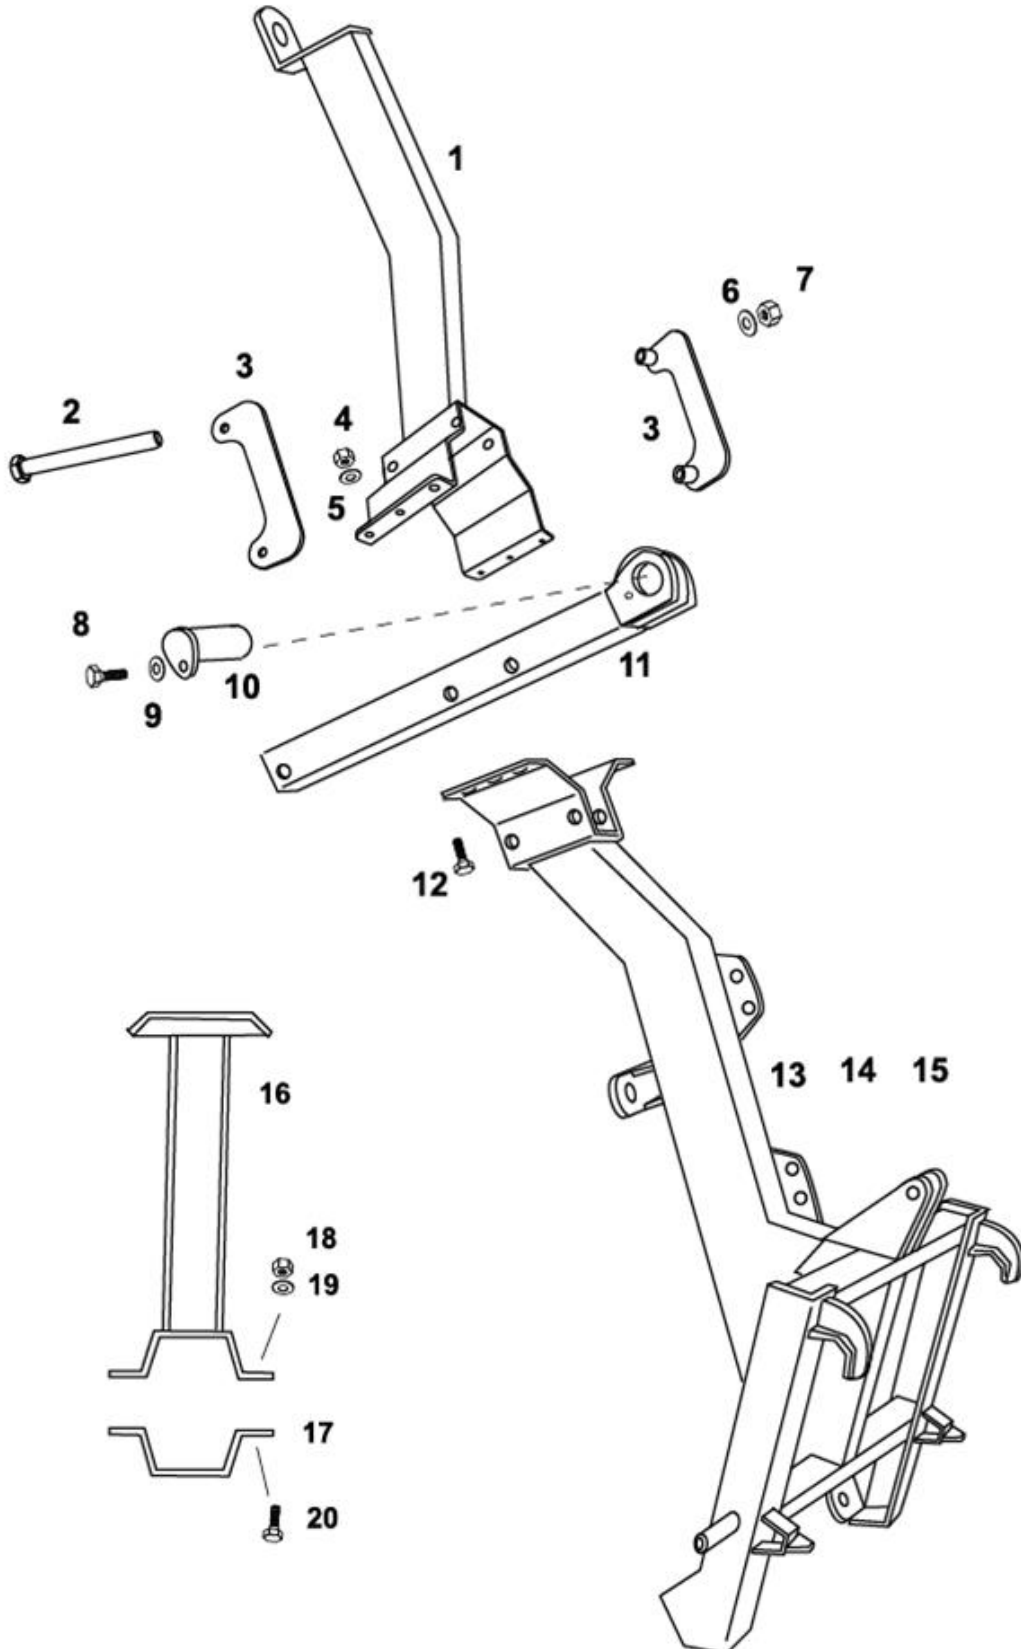

Spare parts catalogue

DUUN

Slurry pump SP400

Tractor attachment, mirrored rod pump

Edition: 0703

Spare parts catalogue

DUUN

Slurry pump SP400

Tractor attachment, mirrored rod pump

Edition: 0703

Pos.no.	Qty.	Designation	Article no.	Comment
1	1	Support arm for mirrored rod pump	1312635	
2	4	Hexagon screw M16x260	2422515	
3	4	Reinforcement plate	1312634	
4	6	Hexagon nut M10locking galvanized	2483610	
5	6	Washer M10 galvanized	2531060	
6	4	Washer M16 galvanized	2531078	
7	4	Hexagon nut M16 locking galvanized	2483613	
8	1	Hexagon screw M10x20 galvanized	2422295	
9	1	Washer M10 galvanized	2531060	
10	1	Bolt	1312365	
11	1	Support rail	1312563	
12	6	Hexagon screw M10x30 galvanized	2422299	
13	1	Loading frame TRIMA SMS	1312561	
14	1	Loading frame ÅLØ	1312591	
15	1	Loading frame EURO	1312592	
16	1	Mirrored Support leg SP200/400	1312542	
17	1	Lower tube clamp mirrored st.pump	1312579	
18	4	Hexagon nut M10 galvanized	2483610	
19	4	Washer M10 galvanized	2531060	
20	4	Hexagon screw M10x30 galvanized	2422299	

Support leg mirror rod compl. SP200/400 131279006

Complete SMS TRIMA attachment 1312544

Complete EURO attachment 1312548

Complete ÅLØ attachment 1312546