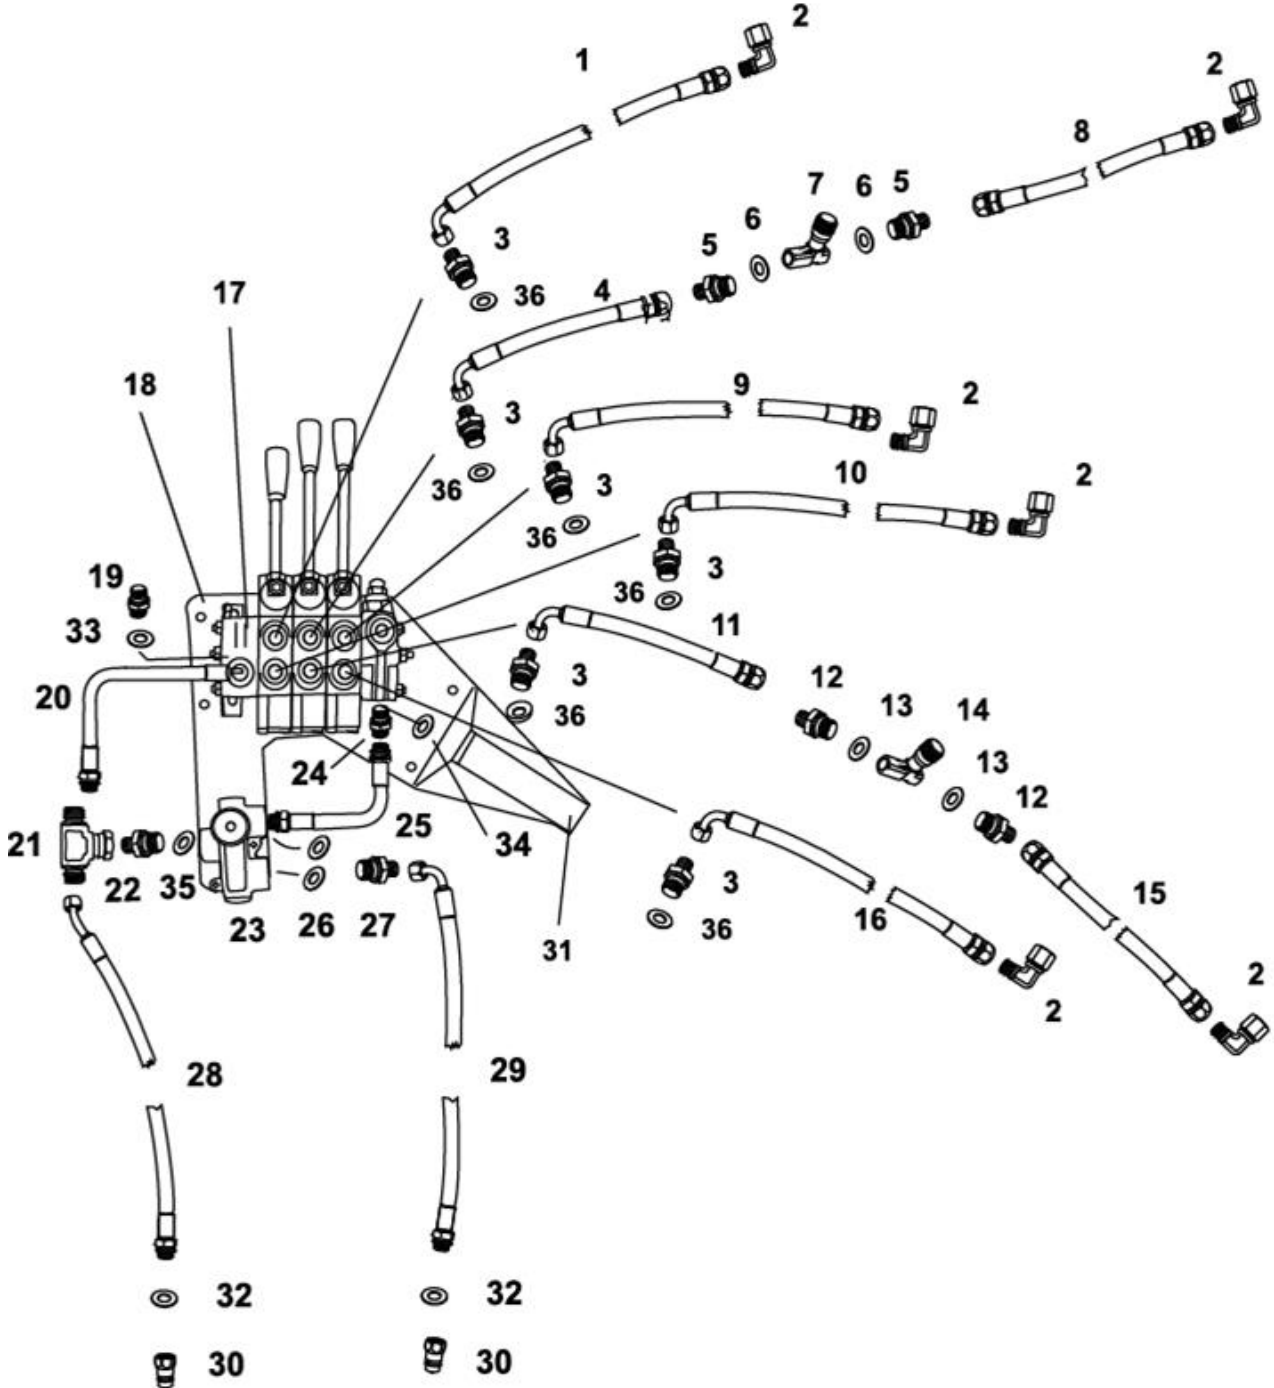

Spare parts catalogue

DUUN

Slurry pump SP400

	Hydraulic parts stirring-loading + loading pipe upside down + 3 functions sideways	Edition: 0703