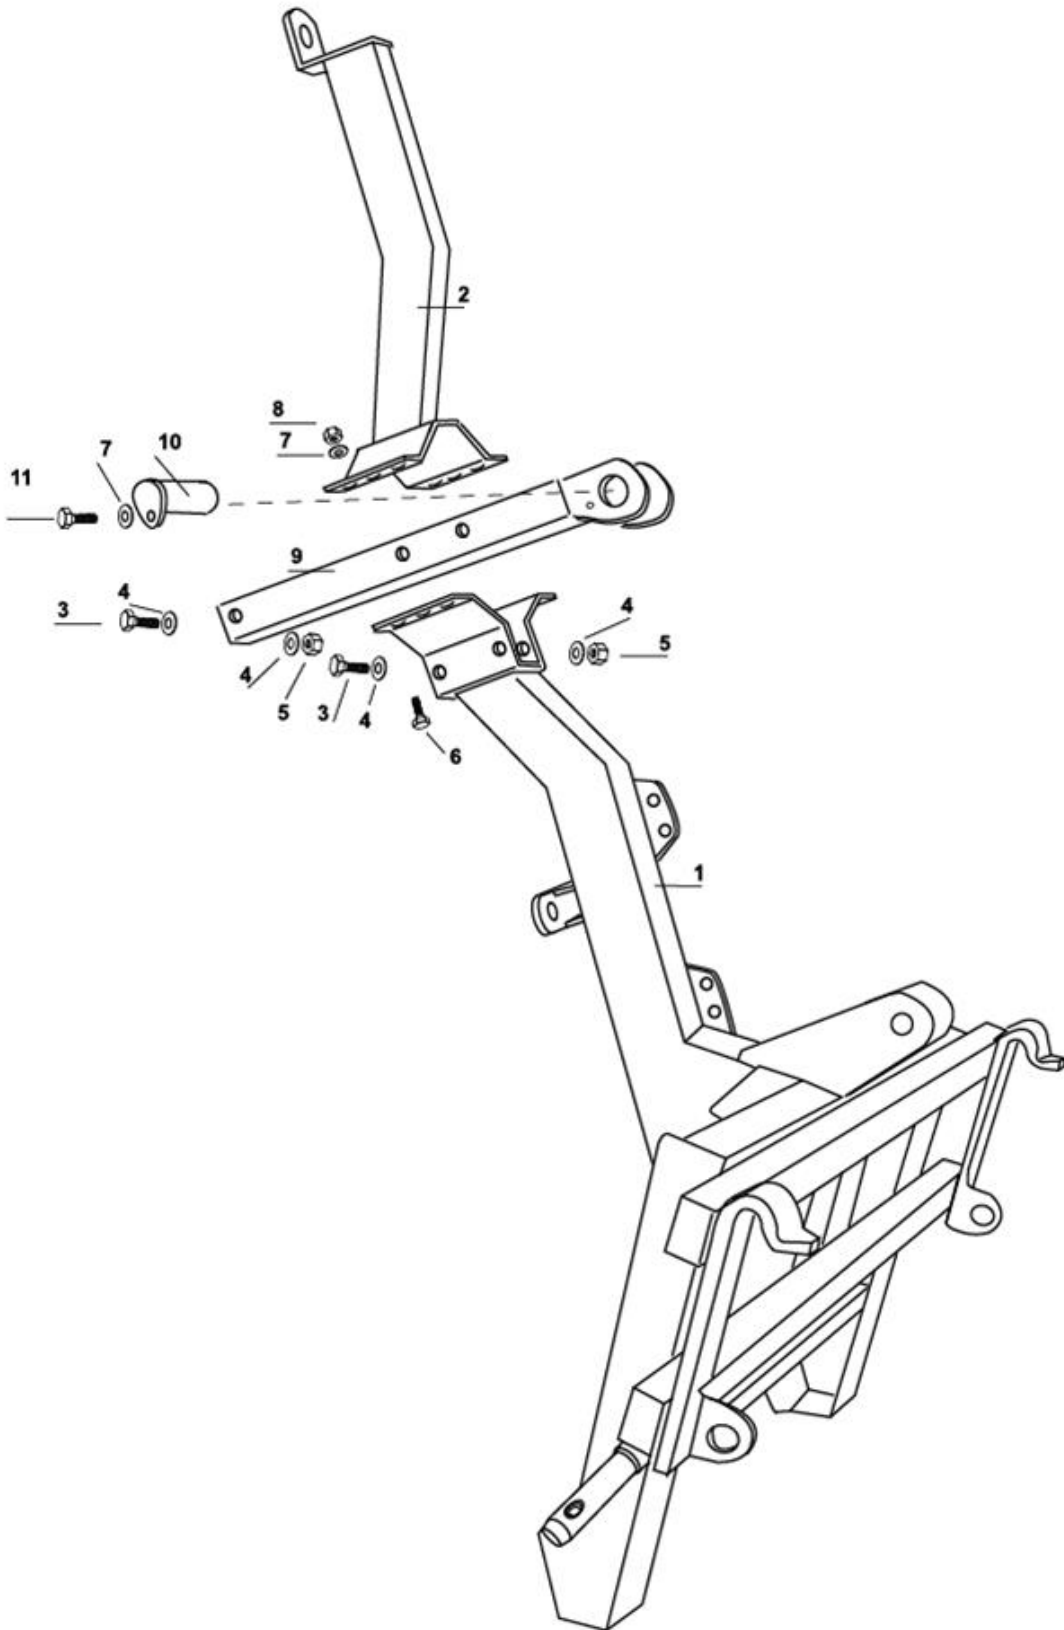

Spare parts catalogue

DUUN

Surry pump SP400

Rod pump tractor Ålø attachment

Edition: 0703

Spare parts catalogue

DUUN

Surry pump SP400

Rod pump tractor Ålø attachment

Edition: 0703

Pos.no.	Qty.	Designation	Article no.	Comment
1	1	Loading frame ÅLØ	1312910	
2	1	Support arm	1312389	
3	4	Hexagon screw M16x150 galvanized	2422507	
4	8	Washer M16 galvanized	2531078	
5	4	Hexagon nut M16 lock. galvanized	2483613	
6	6	Hexagon screw M10x30 galvanized	2422299	
7	6	Washer M10 galvanized	2531060	
8	6	Hexagon nut M10 lock. galvanized	2483610	
9	1	Support rail	1312563	
10	1	Bolt	1312365	
11	1	Hexagon screw M10x20 galvanized	2422295	

Complete ÅLØ attachment

1312545