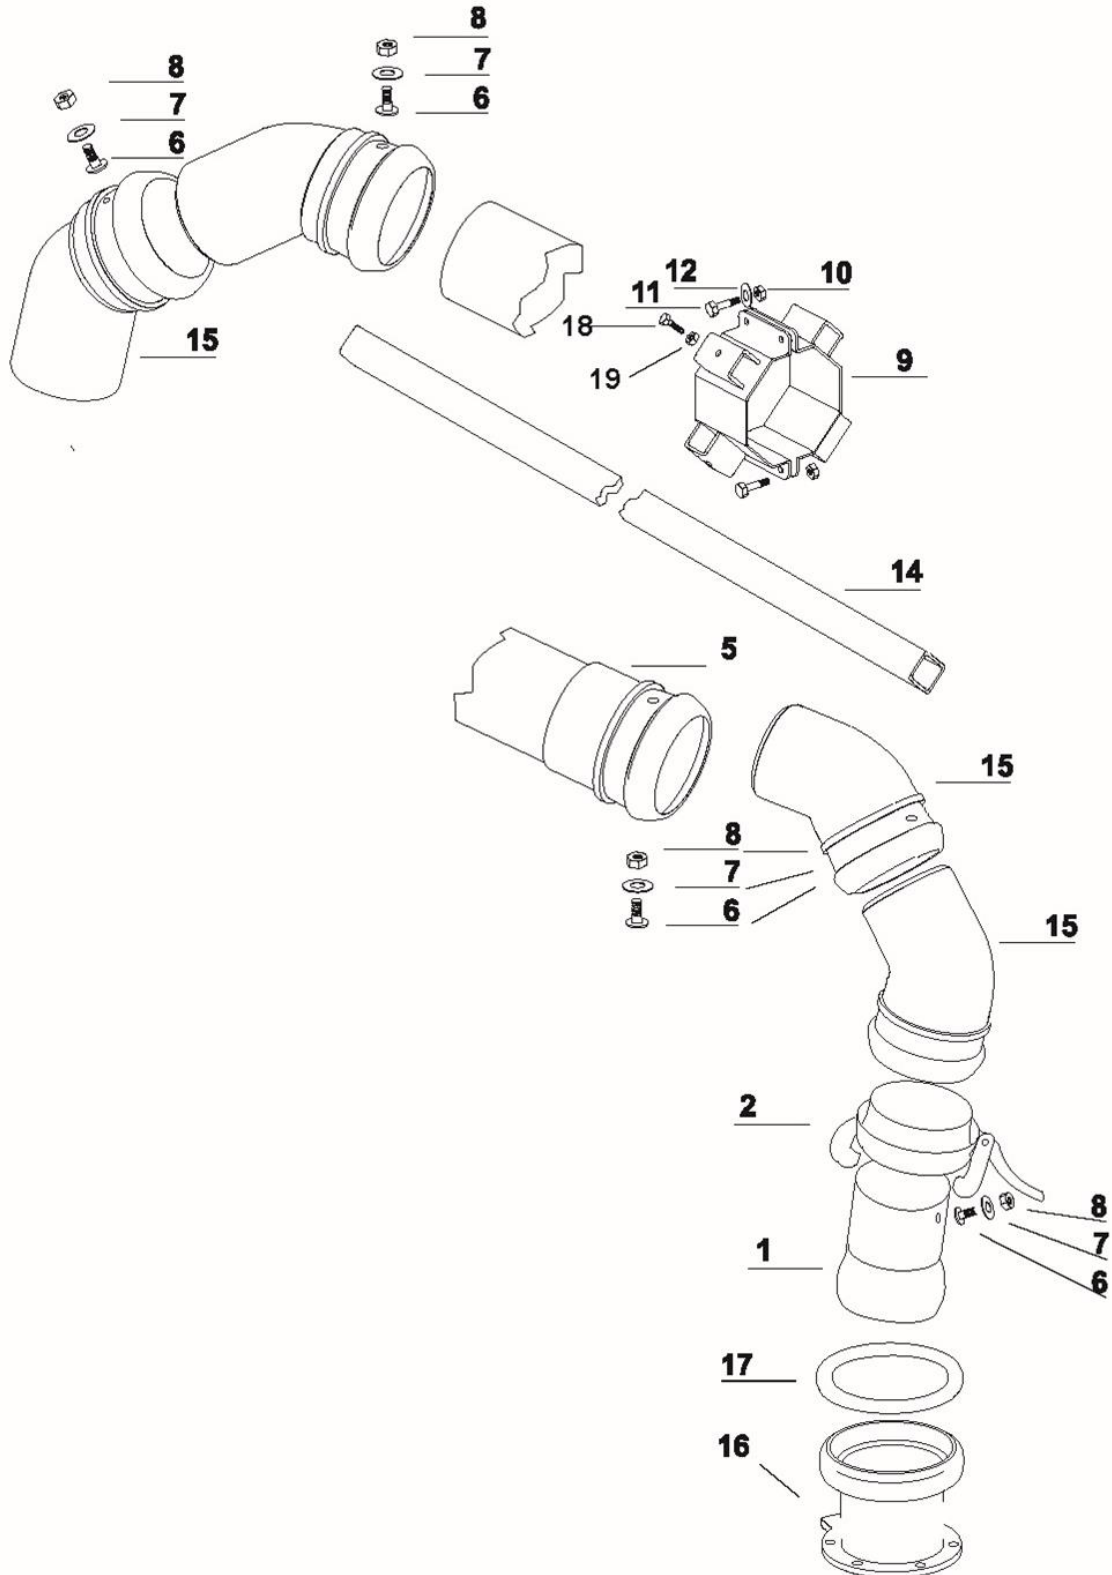

Spare parts catalogue

DUUN

Slurry pump SP400

6 inch loading system and rack for rod pump

Edition: 0703

Spare parts catalogue

DUUN

Slurry pump SP400

6 inch loading system and rack for rod pump

Edition: 0703

Pos.no.	Qty.	Designation	Article no.	Comment
1	1	Bauer coupling 6" male w/tube socket, ø 159	2957105	
2	1	Clamp ring for bauer coupling 6"	2957109	
5	1	Plastic tube PP 6" w/sleeve L: 4m	2244215	
6	5	Locking head screw M8x25 A4	2441246	
7	5	Washer M8 A4	2537047	
8	5	Hexagon nut M8 A4	2489409	
9	2	Loading tube rack	1312026	
10	4	Locking nut M8 galvanized	2483609	
11	6	Hexagon screw M8x25 hot galvanized	2427246	
12	4	Washer M8 hot galvanized	2539048	
13	4	Hexagon nut M8 hot galvanized	2481809	
14	2	Leg for rack L=3m	1311899	
15	4	Plastic bend PP 45°	2245080	
16	1	Bauer 6" female with flange	1312450	
17	1	O-ring Ø159	2957104	
18	2	Hexagon screw M12x35 hot galvanized 8.8	2427350	
19	2	Nut 6kt m12 hot galvanized.8.8	2481811