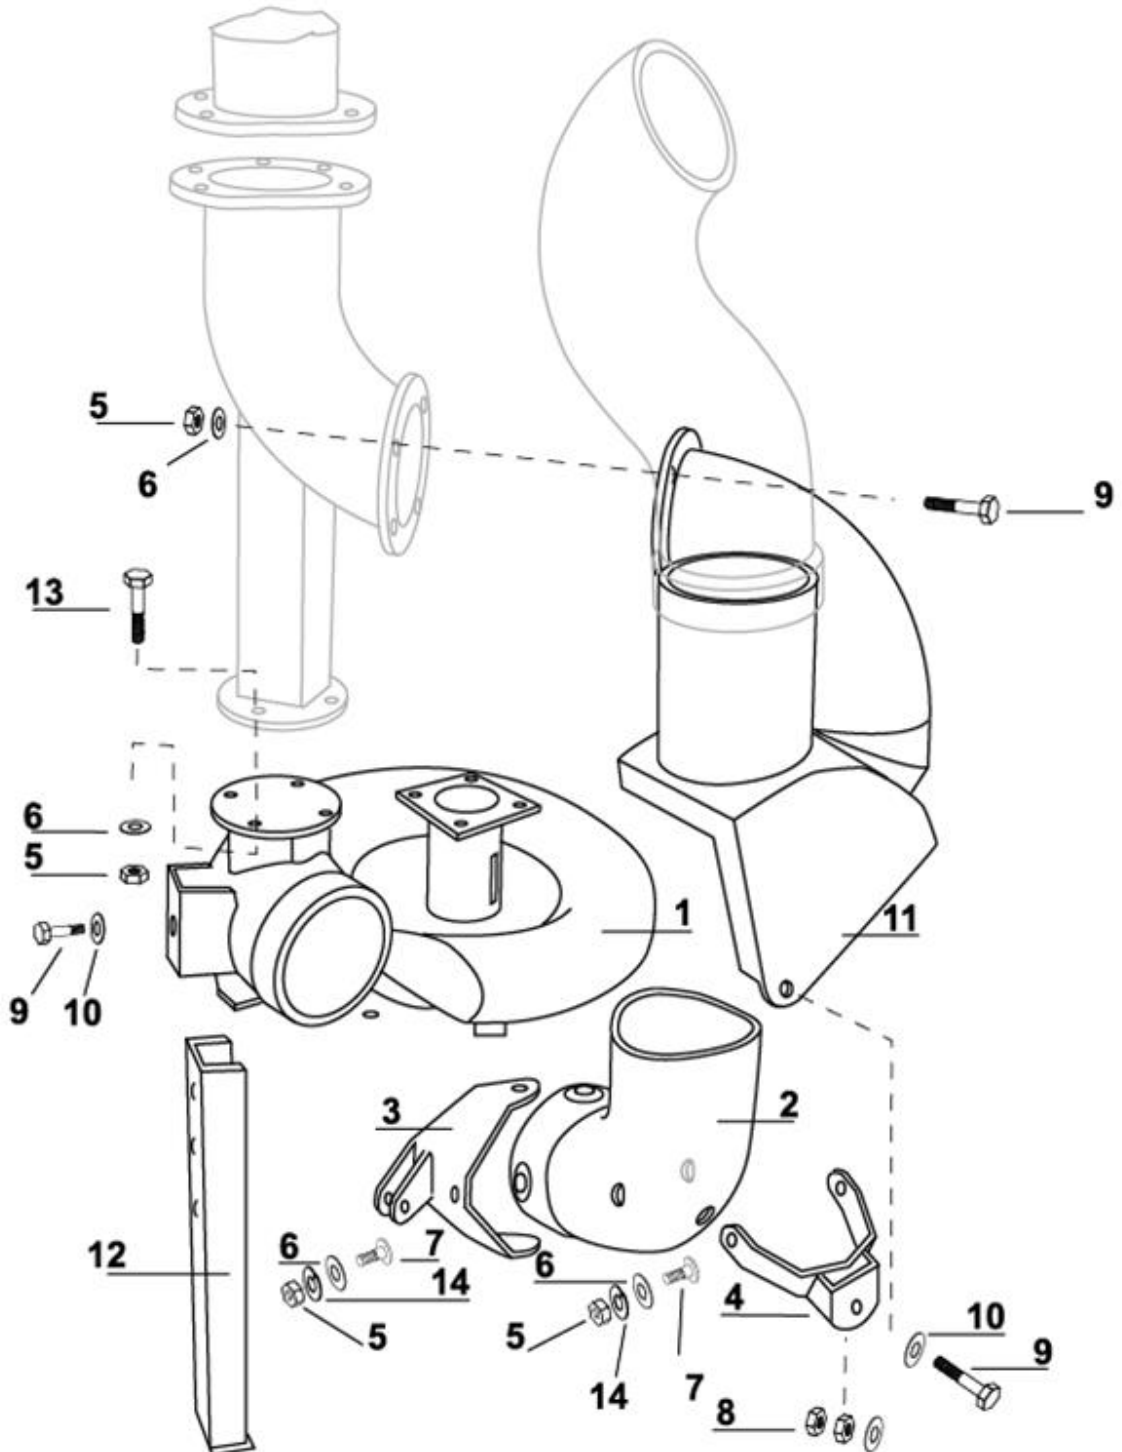

		Edition: 0703
--	--	---------------

Spare parts catalogue

DUUN

Slurry pump SP400

Pump housing, support leg

Edition: 0703

Spare parts catalogue

DUUN

Slurry pump SP400

	Pump housing, support leg	Edition: 0703
--	---------------------------	---------------

Pos.no.	Qty.	Designation	Article no.	Comment
1	1	Pump housing SP400	131 2 430	
2	1	Outlet bend	224 5 097	
3	1	Attachment for struts, stirring/loading	131 2 442	
4	1	Rotation attachment for bends	131 2 443	
5	10	Nut M10 hot galvanized	228 1 810	
6	10	Washer M10 hot galvanized	253 9 060	
7	6	Locking head screw M10x30	244 4 312	
8	2	Nut M 16 hot galvanized	248 1 813	
9	2	Hex screw M12x35 hot galvanized	242 7 350	
10	3	Washer M12 hot galvanized	253 9 069	
11	1	Shift box	131 2 434	
12	1	Support leg	131 1 803	
13	8	Hex screw M12x30 hot galvanized	242 7 299	
14	6	Spring washer M10 hot galvanized	253 9 000	
15		Washer M12 hot galvanized	253 1 069	

Spare parts catalogue

DUUN

Slurry pump SP400

Drive tain and impeller

Edition: 0703

Pos.no.	Qty.	Designation	Article no.	Comment
1	1	Upper cover pipe for shaft	1311807	
2	1	Lower cover tube for shaft	1312279	
3	4	Hexagon nut M10 acid ref.	2489410	
4	8	Plastic washer w/collar Ø11,9/10,2	2245015	
6	2	Washer M10 acid ref.	2537060	
7	2	Hex screw M10x40 acid ref.	2429303	
8	4	Hex screw M10x30 hot galvanized	2427299	
9	4	Washer M10 hot galvanized	2539060	
10	4	Hex nut M10 hot galvanized	2481810	
11	1	Drive shaft Ø40 L- 3,4 m	1312553	
		Drive shaft Ø40 L- 3,9 m	1312554	
		Drive shaft Ø40 L- 4,4 m	1312555	
12	4	Bearings for impeller	2245028	
13	1	Break pin Ø12x60	2527124	
14	1	Impeller	1311814	
	1	Impeller w/high performance	1312564	
15	1	Cutting ring	1311815	
16	4	Clamp iron	1311904	
17	4	Washer M12 hot galvanized	2539069	
18	4	Hex screw M12x35 hot galvanized	2427350	