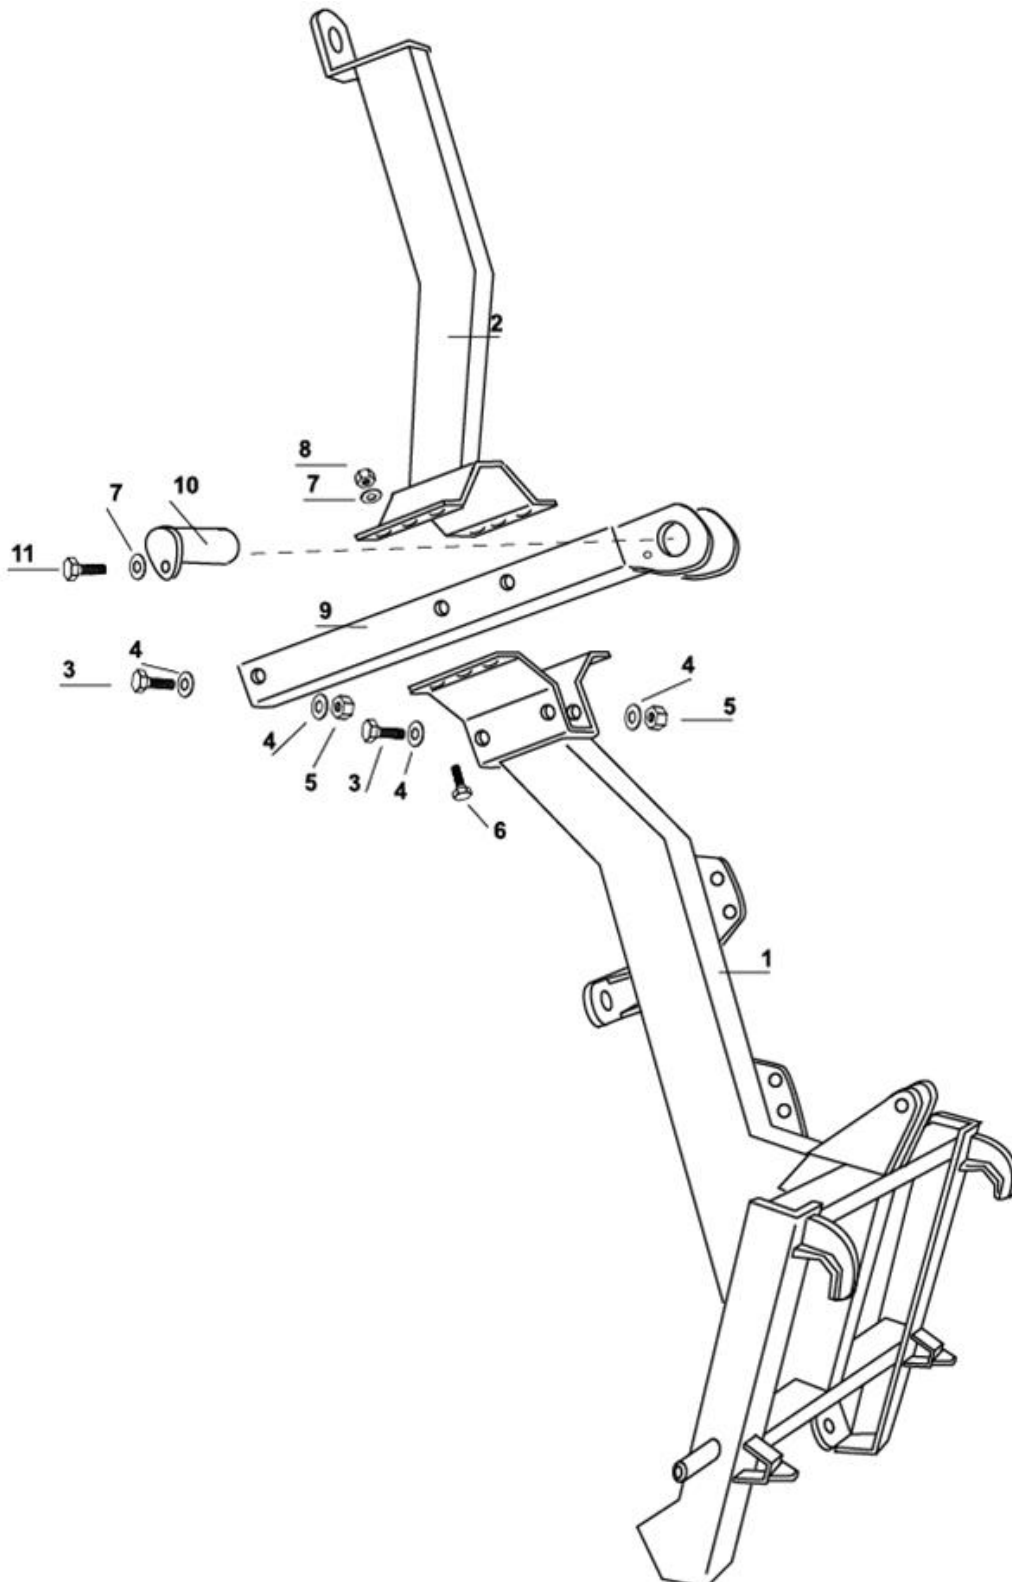

Spare parts catalogue

DUUN

Slurry pump SP400

Rod pump tractor Trima SMS attachment

Edition: 0703

Spare parts catalogue

DUUN

Slurry pump SP400

Rod pump tractor Trima SMS attachment

Edition: 0703

Pos.no.	Qty.	Designation	Article no.	Comment
1	1	Loading frame Trima SMS	1312561	
2	1	Support arm	1312389	
3	4	Hexagon screw M16x150 galvanized	2422507	
4	8	Washer M16 galvanized	2531078	
5	4	Hexagon nut M16 lock. galvanized	2483613	
6	6	Hexagon screw M10x30 galvanized	2422299	
7	6	Washer M10 galvanized	2531060	
8	6	Hexagon nut M10 lock. galvanized	2483610	
9	1	Support rail	1312563	
10	1	Bolt	1312365	
11	1	Hexagon screw M10x20 galvanized	2422295	

Complete TRIMA SMS attachment 1312516