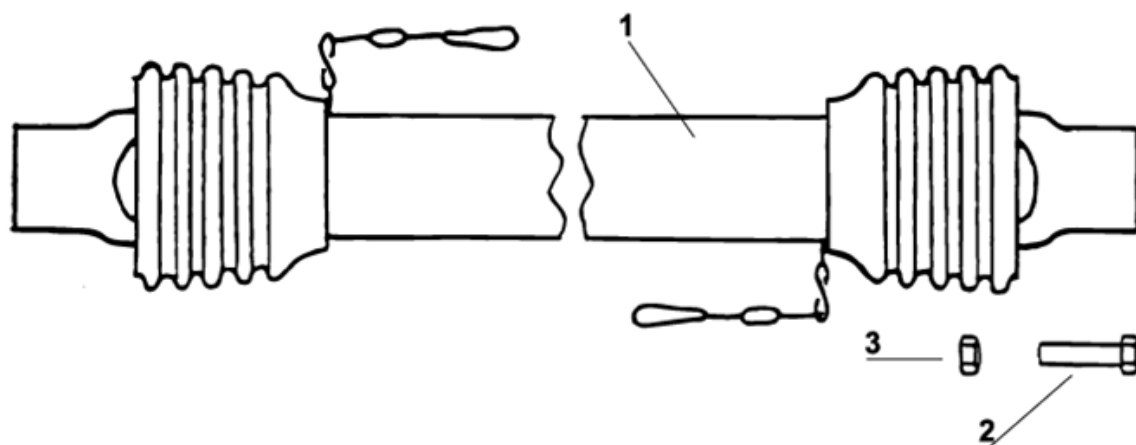

Spare parts catalogue

DUUN

Slurry pump SP400

Power transmission shaft rod pump

Edition: 0703

Spare parts catalogue

DUUN

Slurry pump SP400

	Power transmission shaft rod pump	Edition: 0703

Pos.no.	Qty.	Designation	Article no.	Comment
1	1	Power transmission shaft L=1410 w/cutt.b	2962149	
2	1	Hexagon screw M10x60 qval. 8.8	2422310	
3	1	Hexagon nut M10 qval.8.8	2481610