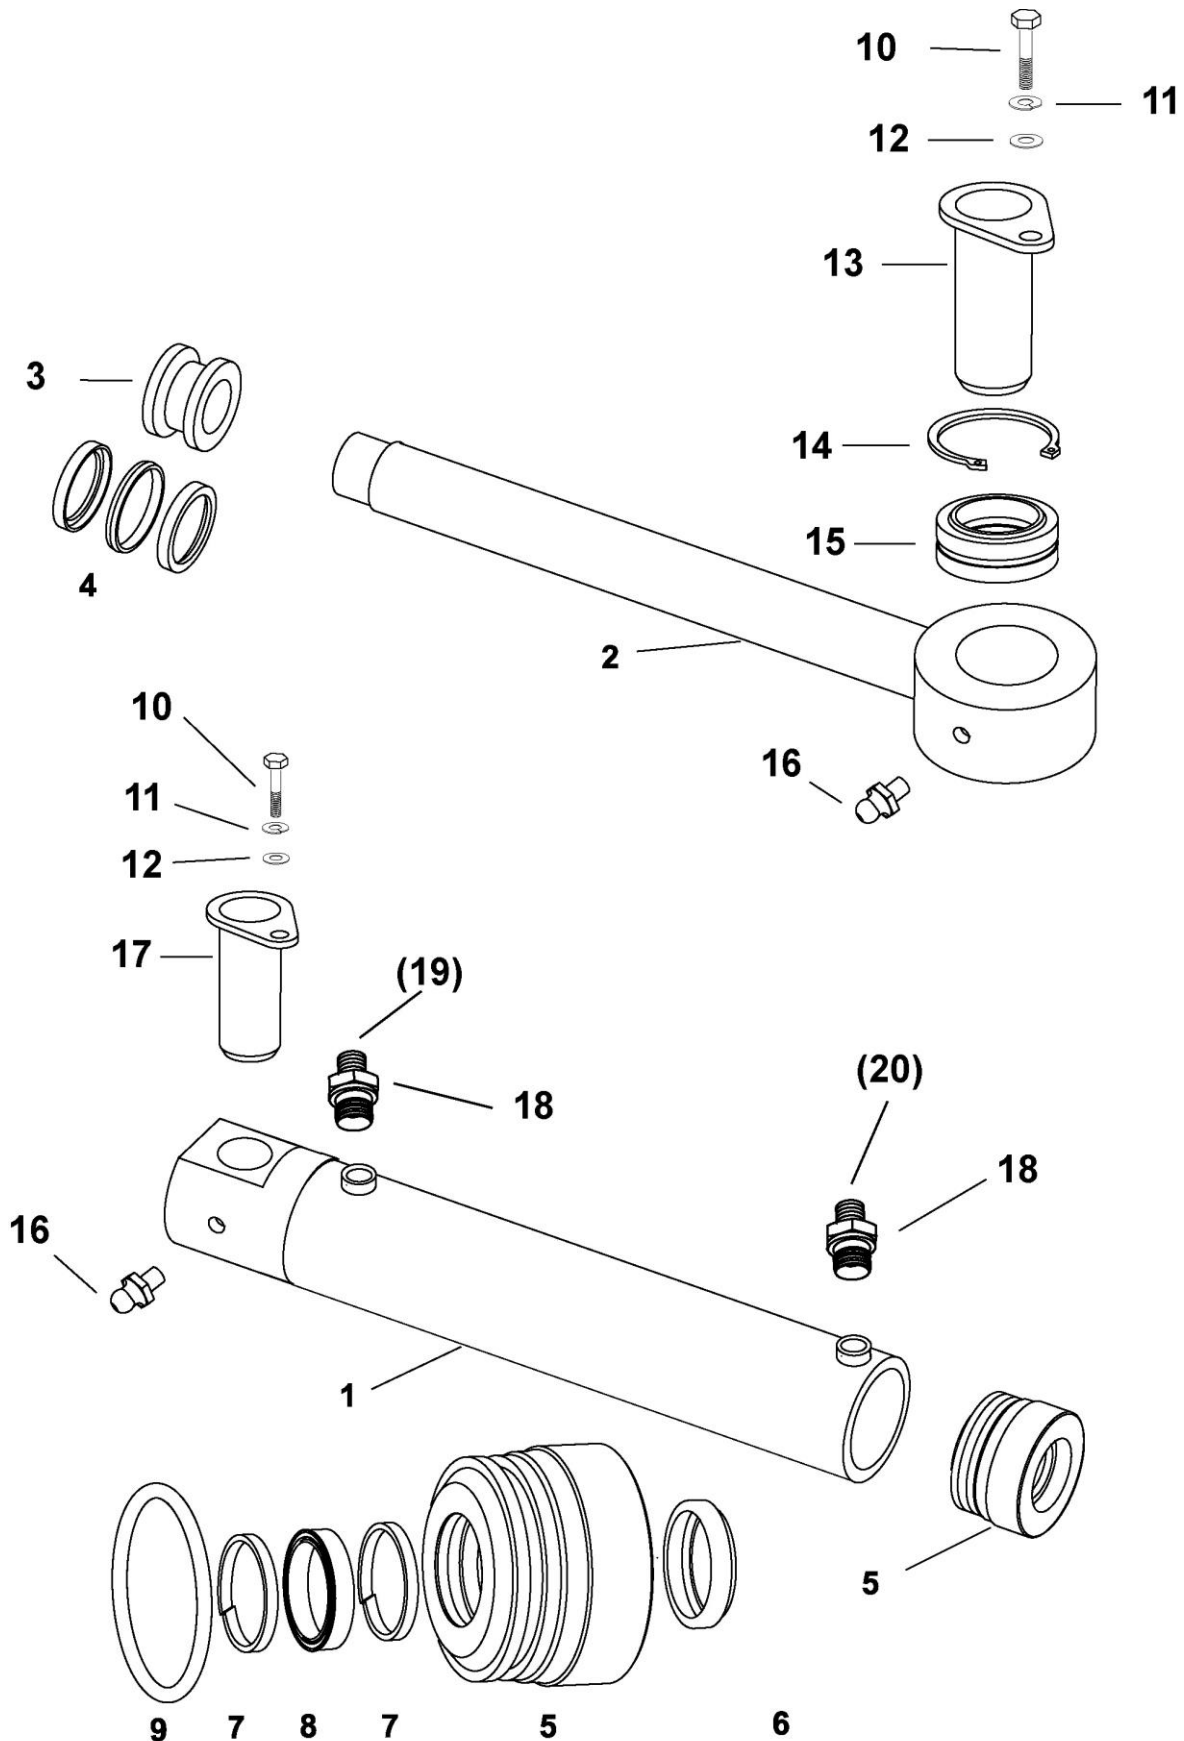

Spare parts catalogue

DUUN

Slurry pump SP400

Hydraulic cylinder

Edition: 01.01

Spare parts catalogue

DUUN

Slurry pump SP400

Combined hydraulic lift

Edition: 0703

Pos.no.	Qty.	Designation	Article no.	Comment
1	1	Cylinder tube	1312362	
2	1	Piston rod	1312363	
3	1	Piston	1235153	
4	1	Compact seal SIMKO 320 80-66-16-32	2234360	
5	1	Packing box	1233197	
6	1	Wiper AUAS 40-50-7-10	2232833	
7	2	Guide band	1233153	
8	1	Compact seal KL310 40-48-8-9	2232137	
9	1	O-ring Ø72-5	2233070	
10	2	Hexagon screw M10x20 8.8 galvanized	2422295	
11	2	Spring washer M10 galvanized	2534060	
12	2	Washer M10 galvanized	2531060	
13	1	Bolt for cylinder strut with three-point linkage	1312365	
14	1	Seeger ring	2553262	
15	1	Spherical bearing GE 40 ES	2954140	
16	2	Grease nipple	2478410	
17	1	Bolt for cylinder/strut with adjustable attachment	1312366	
18	1	Hexagon nipple R3/8" 12mm	2957749	
19	1	Hydraulic hose L-2000	2958113	
20	1	Hydraulic hose L-2500	2958116	
		Complete hydraulic cylinder with hoses	1312364