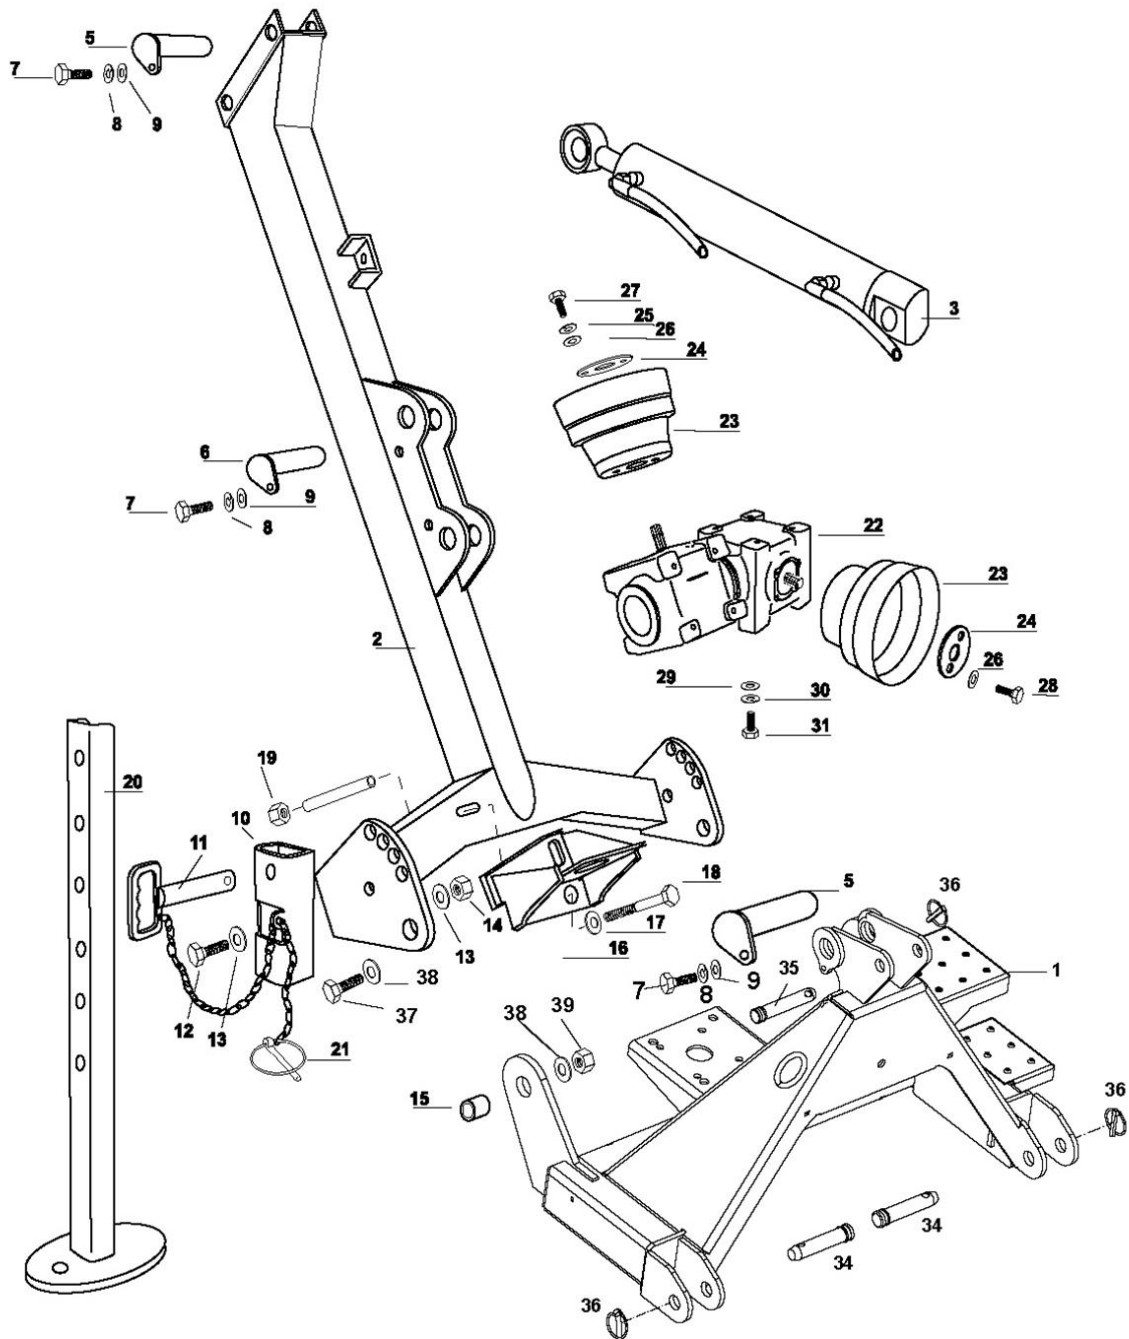

Spare parts catalogue

DUUN

Slurry pump SP400

Tractor attached combi pump

Edition: 0703

Spare parts catalogue

DUUN

Slurry pump SP400

Tractor attached combi pump

Edition: 0703

Pos.no.	Qty.	Designation	Article no.	Comment
1	1	Three-point linkage	13127001	
1	1	Three-point linkage	1312284	replaced by 1312700
2	1	Pump attachment	1312291	
3	1	Hydraulic cylinder for combi pump	1312364	
5	3	Bolt for cylinder/strut with three-point linkage	1312365	
6	1	Bolt for cylinder/strut at boom	1312292	
7	2	Hexagon screw M10x20 galvanized	2422295	
8	2	Spring washer M10 galvanized	2534060	
9	2	Washer M10 galvanized	2531060	
10	2	Holder for support leg	1311942	
11	2	Adjustment bolt for support leg	1311944	
12	4	Hexagon screw M16x60 galvanized	2422495	
13	4	Washer M16 galvanized	2531078	
14	4	Hexagon nut M 16 locking, galvanized	2483613	
15	2	Bushing	1312288	
16	1	Support bracket for gearbox	1312295	
17	2	Washer M12 galvanized	2531069	
18	1	Hexagon screw M12x180 galvanized	2422372	
19	1	Hexagon nut M 12 locking, galvanized	2483611	
20	2	Support leg	1312497	
21	2	Locking pin w/chain	2556127	
22	1	Gearbox 1:1Comer	2961180	
22	1	Gearbox 1:1Comer	2961183	from 01001
22	1	Gearbox 1:1,35 Comer	2961182	to SP400 1312503+
			1312505	
23	2	Protection funnel	2962135	
24	2	Fixing washer	1312379	
25	2	Spring washer M8 galvanized	2534047	
26	4	Washer M8 hot galvanized	2531047	
27	2	Hexagon screw M8x25 hot galvanized	2427246	
28	2	Hexagon screw M8x16 hot galvanized	2427240	
29	4	Washer M16 galvanized	2531078	
30	4	Spring washer M16 galvanized	2534078	
31	4	Hexagon screw M16x40 galvanized	2422489	
32	4	Washer Ø22/Ø60	1312287	
33	1	Spacer tube	1312294	
34	2	Drawbar bolt cat.II 28X95	2551730	
35	1	Top strut bolt cat.II 25,4X103mm	2526326	
36	3	Linch pin Ø10x50mm (locking pin)	2556143	
37	2	Screw 6kt m20x65 8.8 galvanized	2422578	
38	4	Washer m20 galvanized	2531086	
39	2	Locking nut m20 8.8 galvanized	2483615