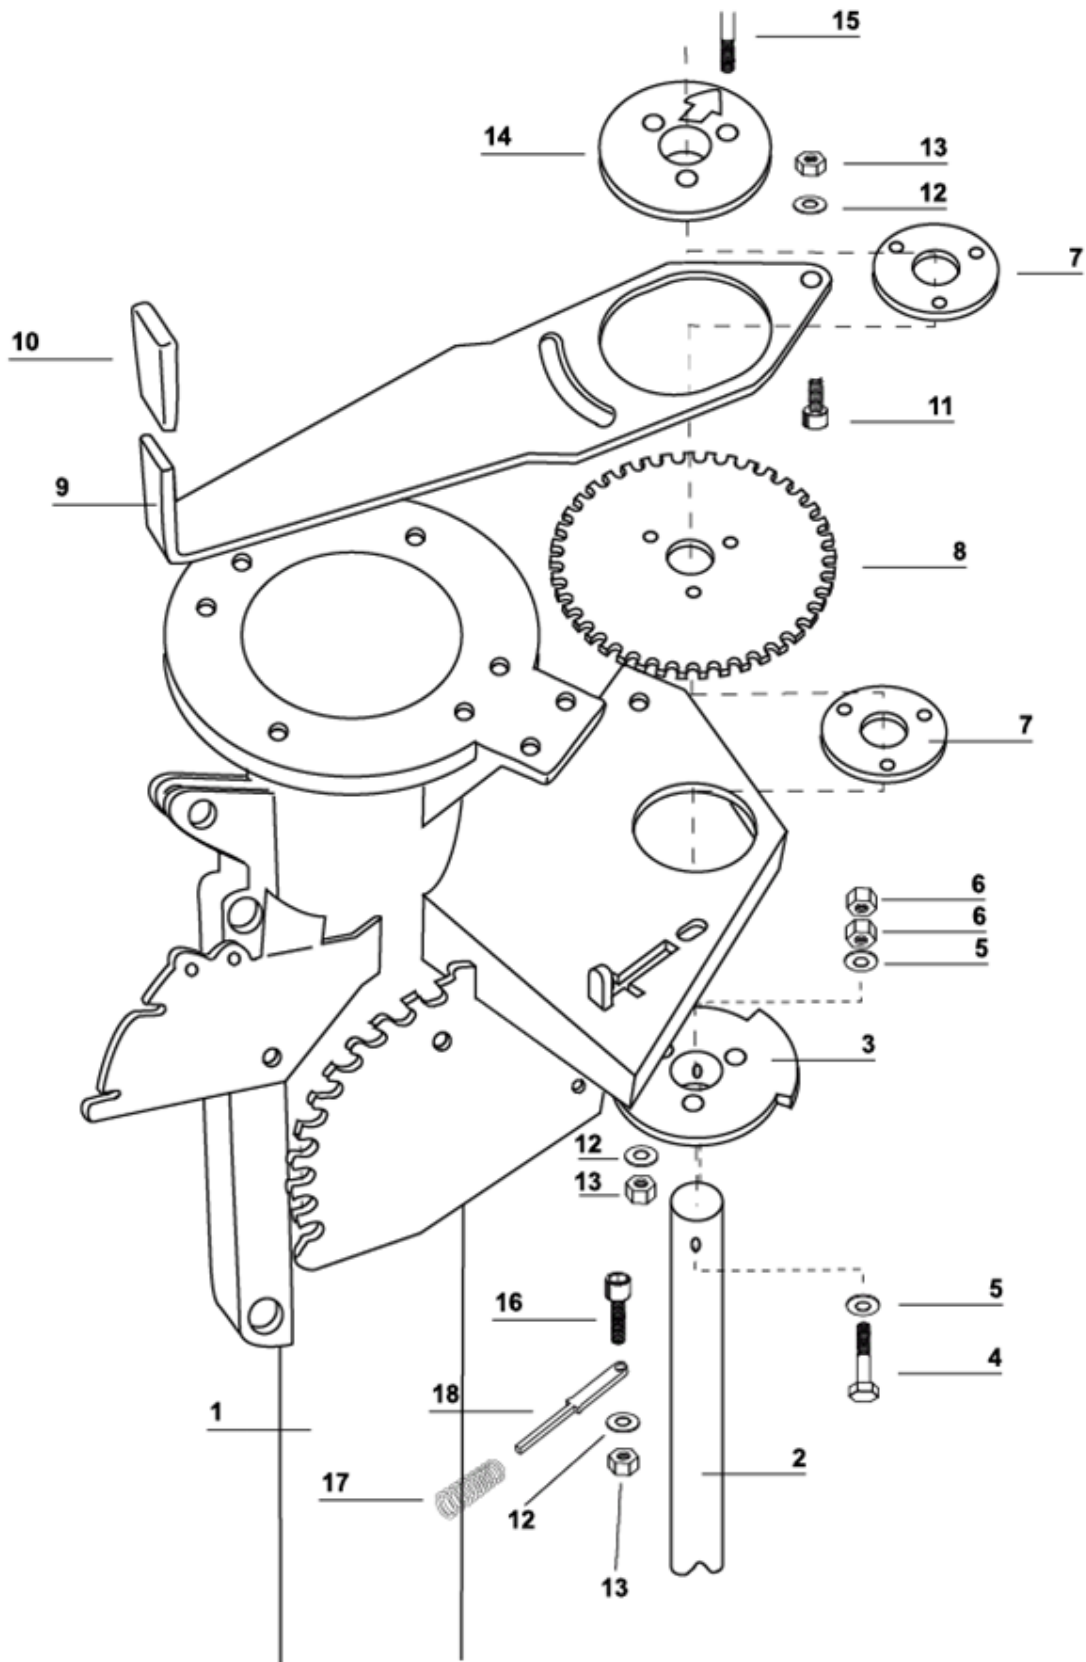

Spare parts catalogue

DUUN

Slurry pump SP400

Height maneuvering of the nozzle

Edition: 0702

Pos.no.	Qty.	Designation	Article no.	Comment
1	1	Pump stem	1312431	
2	1	Handle, height man. of nozzle	1312446	
3	1	Plastic handle	2245062	
4	1	Locking handle	1312444	
5	1	Spring pressure Ø15x1,75 L:45	2912014	
6	1	Unbraco M 8x16, galvanized	2472310	
7	1	Washer M8 hot galvanized	2539048	
8	1	Hexagon nut M8 lock. galvanized	2483609	
9	1	Hexagon screw M10x30 hot galvanized	2427299	
10	1	Washer M10 hot galvanized	2539060	
11	1	Part for operating fork	1312445	
12	2	Hexagon nut M10 lock. galvanized	2483610	
13	1	Hexagon screw M10x35 hot galvanized	2428310	
14	1	Bushing	1312556	
15	1	Tube for height regulation L-3,4	1312273	
	1	Tube for height regulation L-3,9	1312274	
	1	Tube for height regulation L-4,4	1312275	