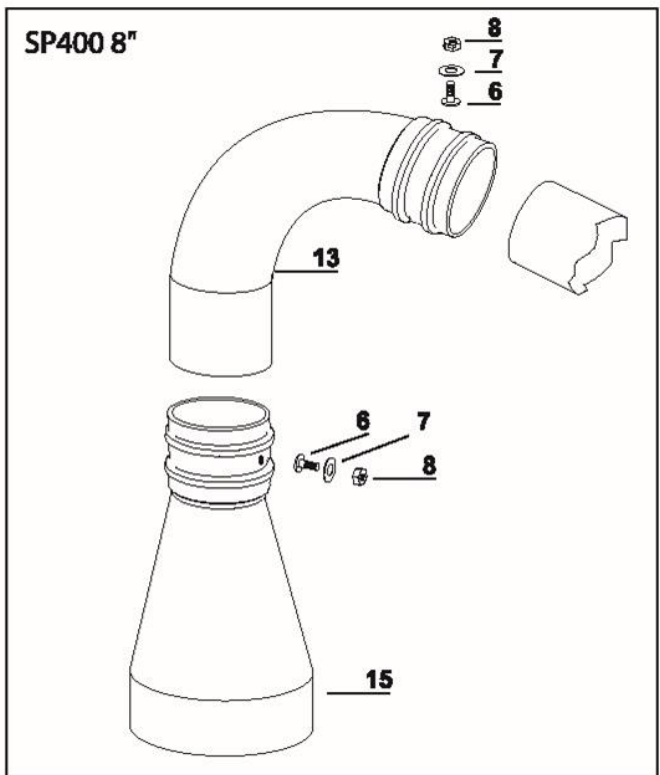

Spare parts catalogue

DUUN

Slurry pump SP400

6-8" loading system and rack for combi

Edition: 0703

Spare parts catalogue

DUUN

Slurry pump SP400

6-8" loading system and rack for combi

Edition: 0703

Pos.no.	Qty.	Designation	Article no.	Comment
6"				
1	1	Bauer coupling 6" male/female with 60' bend	1312020	
1	1	Bauerkobl. 6" male/female w/45' bend	1312021	
1	1	Bauerkobl. 6" male/female w/90' bend	1312022	
2	2	O-ring Ø159, included in bend	2957104	
3	1	Bauer coupling 6" male w/tube ø 159	2957105	
4	1	Clamp ring for bauer coupling	2957109	
5	1	Plastic tube PP 6" w/socket L: 4m	2244215	
6	3	Locking head screw M8x25 A4	2441246	
7	7	Washer M8 A4	2537047	
8	5	Hexagon nut M8 A4	2489409	
9	2	Loading tube rack	1312026	
10	4	Locking nut M8	2483609	
11	4	Hexagon screw M8x25 hot galvanized	2427246	
12	2	Legs for rack L=3m	1311899	
13	2	Plastic bend PP 45'	2245080	
14	1	Bauer 8" female, with flange	1312450	
16	2	Nut 6kt m12 hot galvanized 8.8	2481811	
17	2	Hexagon screw M12x35 hot galvanized 8.8	2427350	
8"				
1	1	Bauer coupling 8" male/female with 60' bend	1312453	
1	1	Bauerkobl. 8" male/female w/90' bend	1312454	
2	2	O-ring Ø200, included in bend	2957099	
3	1	Bauer coupling 8" male w/tube ø200	1312451	
4	1	Clamp ring for Bauer coupling 8"	2957183	
5	1	Plastic tube PP 6" w/socket L: 4m	2244218	
6	3	Locking head screw M8x25 A4	2441246	
7	7	Washer M8 A4	2537047	
8	5	Hexagon nut M8 A4	2489409	
9	2	Loading tube rack	1312470	
10	4	Locking nut M8	2483609	
11	4	Hexagon screw M8x25 hot galvanized	2427246	
12	2	Legs for rack L=4m	1312471	
13	2	Plastic bend 90'	2245087	
14	1	Bauer 8" female, with flange	1312452	
15	1	Diffuser	2245086	
16	2	Nut 6kt m12 hot galvanized.8.8	2481811	
17	2	Hexagon screw M12x35 hot galvanized.8.8	2427350