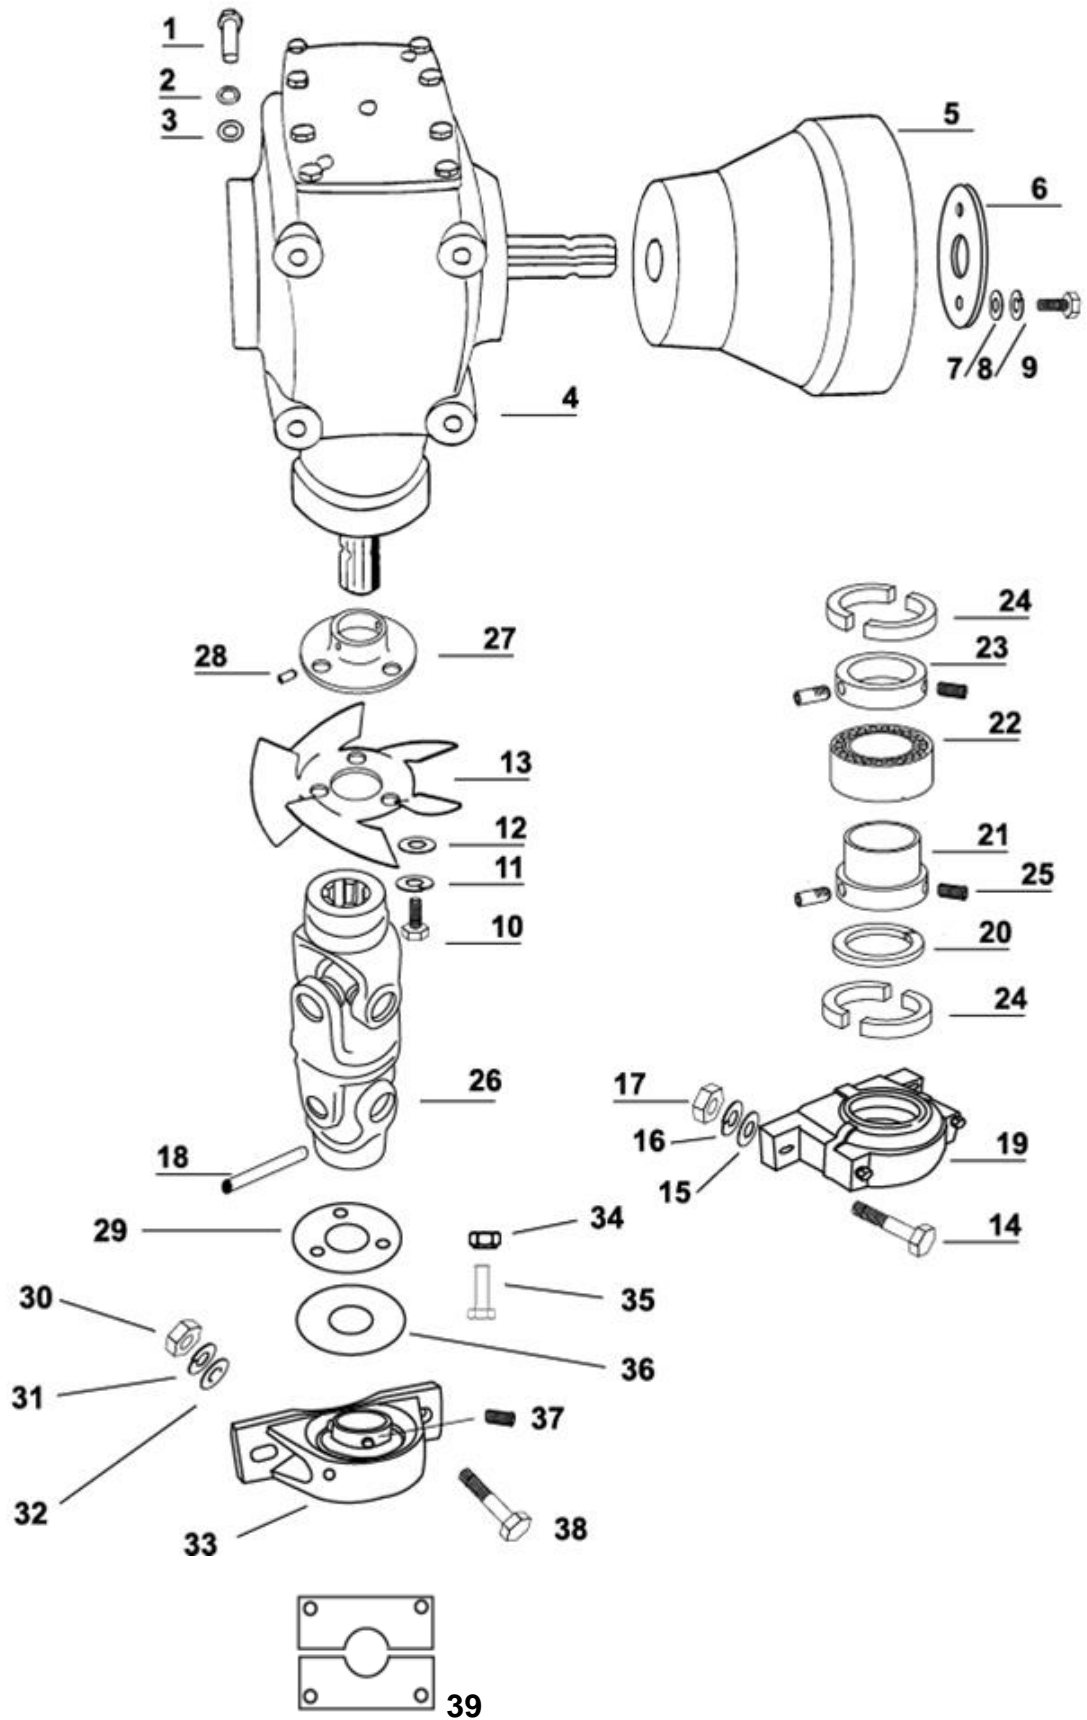

DUUN

Slurry pump SP400

Gearbox couplings and bearings

Edition: 0205

Spare parts catalogue

DUUN

Slurry pump SP400

Gearbox couplings and bearings

Edition: 0703

Pos.no.	Qty.	Designation	Article no.	Comment
1	4	Hexagon screw M16x30 hot galvanized	2427485	
2	8	Spring washer M16 galvanized	2534078	
3	8	Washer M16 hot galvanized	2539078	
4	1	Gearbox 1:2,42 90gr. Comer	2961121	
4	1	Gearbox 1:1,60 90 gr. Comer	2961123	for SP400 no. 1312503+-505
5	1	Protection funnel	2962135	
5	1	Large, oval protective funnel	2962136	
6	1	Fixing washer Ø125	1312379	
7	2	Washer M8 hot galvanized	2539048	
8	2	Spring washer M8 galvanized	2534047	
9	2	Hexagon screw M8x25 hot galvanized	2427246	
10	3	Hexagon screw M6x10 galvanized	2422196	
11	3	Spring washer M6 galvanized	2534039	
12	3	Washer M6 galvanized	2531039	
12	3	Fan	1311848	
14	2	Hexagon screw M12x60 galvanized	2422359	to 04040
15	2	Spring washer M12 galvanized	2534069	to 04040
16	5	Washer M12 hot galvanized	2539069	
17	2	Hexagon nut M 12 hot galvanized	2481811	to04040
18	1	Lock pin Ø13x70	2527130	
19	1	Bearing SNU 509	2954201	
20	1	Steering ring SR 85/7	2954203	to 04040
21	1	Lock sleeve for bearing	1312457	to 04040
22	1	Spherical roller bearing	2954200	to 04040
23	1	Lock washer	1312458	to 04040
24	2	Bearing seal U509	2954202	to 04040
25	4	Unbraco M8x12	2473236	to 04040
26	1	Double joint, type 50 (unbalanced)	2962160	
27	1	Attachment for fan	1312013	
28	2	Unbraco M6x8	2473195	
29	1	Plate for adjustment	1312014	fom 05001
30	2	Locking nut m14 8.8 galvanized	2483612	fom 05001
31	1	Washer m14 galvanized	2531072	fom 05001
		(one on each side of stock, pos.31+32)		
32	1	Washer m14 galvanized	2531072	from 05001
33	1	Leg bearing UCP 308 40mm	2954220	from 05001
34	3	Nut 6kt Mech.locksem.gr.gj.M10	2489610	from 05001
35	3	Screw 6kt m10x40 8.8 galvanized	2425303	from 05001
36	1	Plate against flange bearing	1312015	from 05001
37	2	Unbraco set screw m10x12	2473286	from 05001
38	2	Screw 6kt m14x50 8.8 galvanized	2422402	from 05001
39	2	Sealing plate	1311852	
		Gear oil Mereta 150/220	5310110